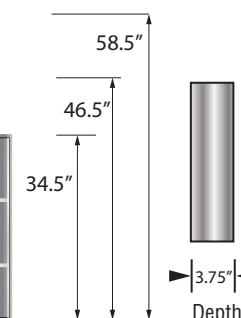

FEATURES

- Storage Pods for on-site installation are a beautiful and easy to install addition to Transolid Saramar® solid surface walls. Vertical storage pods install between studs. Add solid surface material to the inside walls of storage pods to either match or coordinate with wall colors.
- Vertical storage pods include 3/8" tempered glass shelves with locking clip. Shelves are cut with 1/4" clearance to allow water to run behind the shelves. Pods have a 1/2" brushed stainless steel frame surrounding the pod for a clean finished look.
- Vertical storage pods available in 3 styles.
  STV: all brushed stainless steel
  STV1: brushed stainless on the back wall, solid surface material on side walls.
  STV2: brushed stainless pods are lined with solid material on all interior walls.
- Vertical Lighted Pods are lined with solid surface material and have waterproof light strips on both side walls. Illumination of lights is triggered from a motion sensor built into the storage pod. Power is thru 12V battery pack stored within storage pod. The battery pack is secured in pod with magnet and is easily removable for recharging via micro USB. Glass shelves with locking shelf clips are provided.
- Available in all Transolid Saramar® solid surface colors.
- 10 Year Limited Residential Warranty / 3 Year Commercial Warranty

To Be Specified: