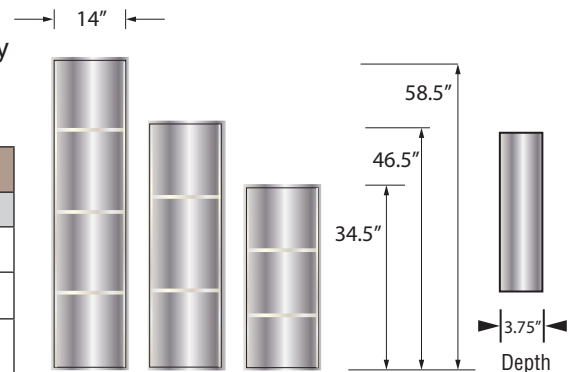

FEATURES

- Storage Pods for on-site installation are a beautiful and easy to install addition to Transolid Saramar® solid surface walls. Vertical storage pods install between studs. Add solid surface material to the inside walls of storage pods to either match or coordinate with wall colors.
- Vertical storage pods include 3/8" tempered glass shelves with locking clip. Shelves are cut with 1/4" clearance to allow water to run behind the shelves. Pods have a 1/2" brushed stainless steel frame surrounding the pod for a clean finished look.
- Vertical storage pods available in 3 styles.
  STV: all brushed stainless steel
  STV1: brushed stainless on the back wall, solid surface material on side walls.
  STV2: brushed stainless pods are lined with solid material on all interior walls.
- Vertical Lighted Pods are lined with solid surface material and have waterproof light strips on both side walls. Illumination of lights is triggered from a motion sensor built into the storage pod. Power is thru 12V battery pack stored within storage pod. The battery pack is secured in pod with magnet and is easily removable for recharging via micro USB. Glass shelves with locking shelf clips are provided.
- Available in all Transolid Saramar® solid surface colors.
- 10 Year Limited Residential Warranty / 3 Year Commercial Warranty

To Be Specified: