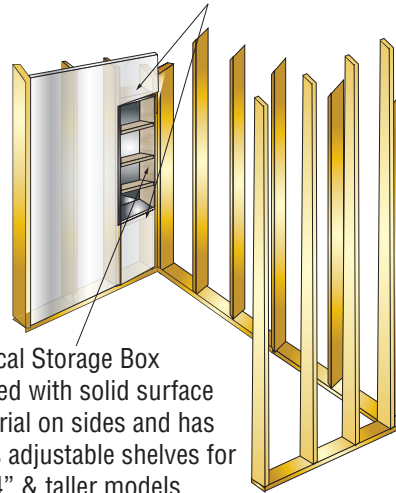

**FEATURES**

- Storage Pods for on-site installation are a beautiful and easy to install addition to Transolid Saramar® solid surface walls. Vertical storage pods install between studs. Add solid surface material to the inside walls of storage pods to either match or coordinate with wall colors.
- Vertical storage pods include 3/8" tempered glass shelves with locking clip. Shelves are cut with 1/4" clearance to allow water to run behind the shelves. Pods have a 1/2" brushed stainless steel frame surrounding the pod for a clean finished look.
- Vertical storage pods available in 3 styles.  
STV: all brushed stainless steel  
STV1: brushed stainless on the back wall, solid surface material on side walls.  
STV2: brushed stainless pods are lined with solid material on all interior walls.
- Vertical Lighted Pods are lined with solid surface material and have waterproof light strips on both side walls. Illumination of lights is triggered from a motion sensor built into the storage pod. Power is thru 12V battery pack stored within storage pod. The battery pack is secured in pod with magnet and is easily removable for recharging via micro USB. Glass shelves with locking shelf clips are provided.
- Available in all Transolid Saramar® solid surface colors.
- 10 Year Limited Residential Warranty / 3 Year Commercial Warranty

STV  
STV3414-SS

STV2  
STV25814-SS47

STV1  
STV14614-SS21

Lighted Storage Pod  
STVL5814-SS48

**SARAMAR®**

See Installation details on back

## Vertical Storage Pod

Model No	Cut Out Dimensions	
	Width	Height
STV5814	13"	57-1/2"
STV4614	13"	45-1/2"
STV3414	13"	33-1/2"

Install with a Header Top & Bottom

Vertical Storage Box is lined with solid surface material on sides and has glass adjustable shelves for all 34" & taller models