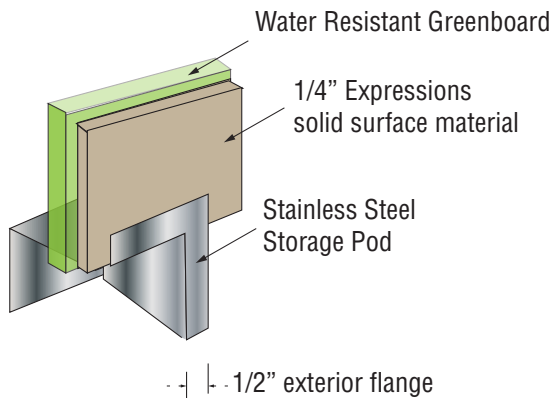

**FEATURES**

- Storage Pods for on-site installation are a beautiful and easy to install addition to Transolid Saramar® solid surface walls. Vertical storage pods install between studs. Add solid surface material to the inside walls of storage pods to either match or coordinate with wall colors.
- Vertical storage pods include 3/8" tempered glass shelves with locking clip. Shelves are cut with 1/4" clearance to allow water to run behind the shelves. Pods have a 1/2" brushed stainless steel frame surrounding the pod for a clean finished look.
- Vertical storage pods available in 3 styles.  
STV: all brushed stainless steel  
STV1: brushed stainless on the back wall, solid surface material on side walls.  
STV2: brushed stainless pods are lined with solid material on all interior walls.
- Vertical Lighted Pods are lined with solid surface material and have waterproof light strips on both side walls. Illumination of lights is triggered from a motion sensor built into the storage pod. Power is thru 12V battery pack stored within storage pod. The battery pack is secured in pod with magnet and is easily removable for recharging via micro USB. Glass shelves with locking shelf clips are provided.
- Available in all Transolid Saramar® solid surface colors.
- 10 Year Limited Residential Warranty / 3 Year Commercial Warranty

## Vertical Storage Pod

Model No	Cut Out Dimensions	
	Width	Height
STV5814	13"	57-1/2"
STV4614	13"	45-1/2"
STV3414	13"	33-1/2"

Install with a Header Top & Bottom

Vertical Storage Box is lined with solid surface material on sides and has glass adjustable shelves for all 34" & taller models

Vertical Storage Pod detail

Vertical Lighted Storage Pod detail