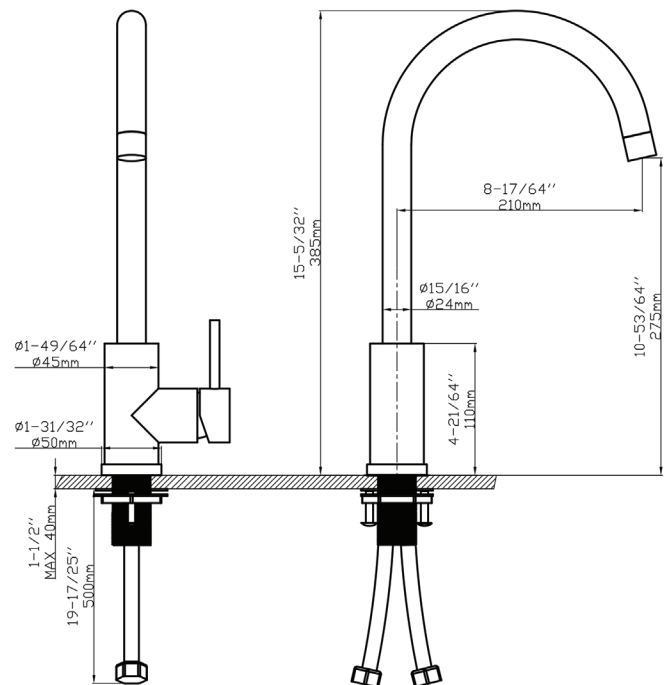

Notes

Install this product according to the installation instructions.