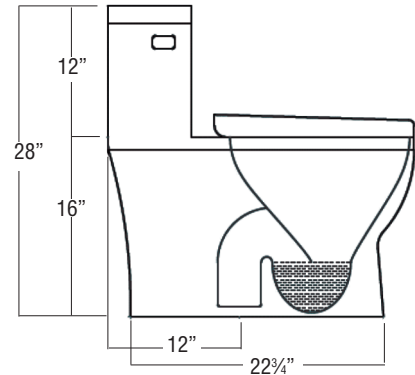

FEATURES

- Close coupled 1-pc. toilet with top-mount slow closing seat.
- 12" (305mm) rough-in.
- Vitreous china.
- 1.28 gpf/4.8 Lpf.
- High efficiency, low consumption, utilizes 20% less water.
- Siphon action flush.
- 800 MaP rating.
- 16" comfort height.
- Chrome trip lever.
- 2 color-matched bolt caps.
- 5 Year Limited Residential Warranty / 1 Year Commercial Warranty

COLOR

- White

TOILETS/LAVS

Specified Model

	MODEL NO.	DESCRIPTION	Length	Width	Height
COMPLETE TOILET					
<input type="checkbox"/>	TBTS-2405	Elongated Front Toilet with slow closing seat	22 ³ / ₄ "	17 ³ / ₄ "	28"