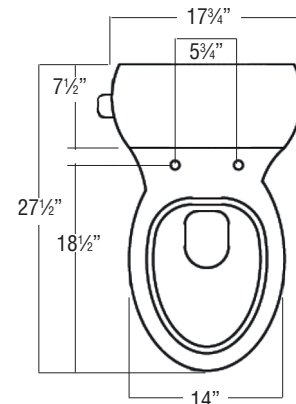

FEATURES

- Close coupled 1-pc. toilet with top-mount slow closing seat.
- 12" (305mm) rough-in.
- Vitreous china.
- 1.28 gpf/4.8 Lpf.
- High efficiency, low consumption, utilizes 20% less water.
- Siphon action flush.
- 800 MaP rating.
- 16" comfort height.
- Chrome trip lever.
- 2 color-matched bolt caps.
- 5 Year Limited Residential Warranty / 1 Year Commercial Warranty

COLOR

- White

TOILETS/LAVS

Specified Model

	MODEL NO.	DESCRIPTION	Length	Width	Height
COMPLETE TOILET					
<input type="checkbox"/>	TBTS-2405	Elongated Front Toilet with slow closing seat	22 ³ / ₄ "	17 ³ / ₄ "	28"