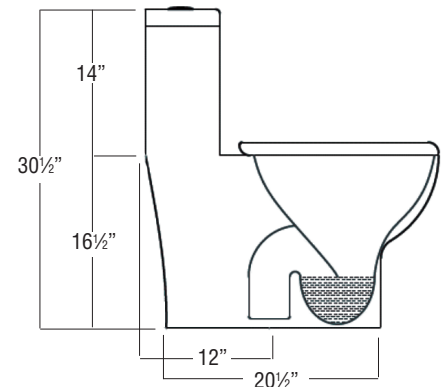

FEATURES

- Close coupled 1-pc. toilet with top-mount slow closing seat.
- 12" (305mm) rough-in.
- Vitreous china.
- 1.28 gpf (4.8Lpf) / 0.8 gpf (3 LPF)
- High efficiency, low consumption dual flush, utilizes 20% less water.
- Siphon action flush.
- 800 MaP rating.
- 16½" rim height for accessible application.
- Smooth-sided, concealed fully glazed trapway.
- Chrome flush actuator top button.
- Color-matched side bolt covers.
- 5 Year Limited Residential Warranty / 1 Year Commercial Warranty

COLOR

- White

TOILETS/LAVS

Specified Model

	MODEL NO.	DESCRIPTION	Length	Width	Height
COMPLETE TOILET					
<input type="checkbox"/>	TBTS-2415	Elongated Dual Flush Toilet with slow closing seat	20½"	15"	30½"