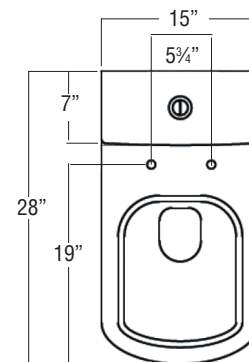

FEATURES

- Close coupled 1-pc. toilet with top-mount slow closing seat.
- 12" (305mm) rough-in.
- Vitreous china.
- 1.28 gpf (4.8Lpf) / 0.8 gpf (3 LPF)
- High efficiency, low consumption dual flush, utilizes 20% less water.
- Siphon action flush.
- 800 MaP rating.
- 16½" rim height for accessible application.
- Smooth-sided, concealed fully glazed trapway.
- Chrome flush actuator top button.
- Color-matched side bolt covers.
- 5 Year Limited Residential Warranty / 1 Year Commercial Warranty

COLOR

- White

TOILETS/LAVS

Specified Model

	MODEL NO.	DESCRIPTION	Length	Width	Height
COMPLETE TOILET					
<input type="checkbox"/>	TBTS-2415	Elongated Dual Flush Toilet with slow closing seat	20½"	15"	30½"