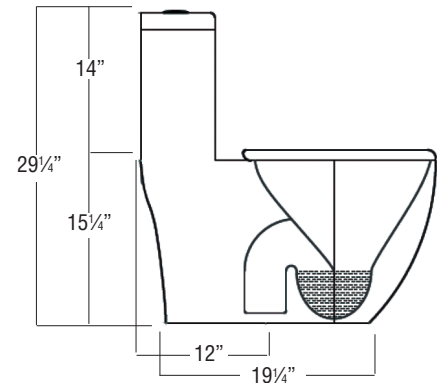

## FEATURES

- Close coupled 1-pc. toilet with top-mount slow closing seat.
- 12" (305mm) rough-in.
- Vitreous china.
- 1.28 gpf (4.8Lpf) / 0.8 gpf (3 LPF)
- High efficiency, low consumption dual flush, utilizes 20% less water.
- Siphon action flush.
- 800 MaP rating.
- Smooth-sided, concealed fully glazed trapway.
- Chrome flush actuator top button.
- Color-matched side bolt covers.
- 5 Year Limited Residential Warranty / 1 Year Commercial Warranty

## Specified Model

	MODEL NO.	DESCRIPTION	Length	Width	Height
<b>COMPLETE TOILET</b>					
<input type="checkbox"/>	TBTS-2420	Elongated Dual Flush Toilet with slow closing seat	19¼"	14"	29¼"