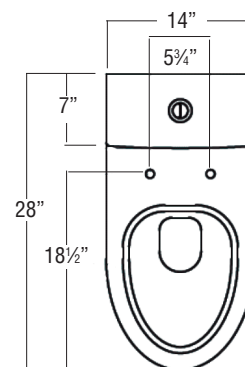

## FEATURES

- Close coupled 1-pc. toilet with top-mount slow closing seat.
- 12" (305mm) rough-in.
- Vitreous china.
- 1.28 gpf (4.8Lpf) / 0.8 gpf (3 LPF)
- High efficiency, low consumption dual flush, utilizes 20% less water.
- Siphon action flush.
- 800 MaP rating.
- Smooth-sided, concealed fully glazed trapway.
- Chrome flush actuator top button.
- Color-matched side bolt covers.
- 5 Year Limited Residential Warranty / 1 Year Commercial Warranty

## Specified Model

	MODEL NO.	DESCRIPTION	Length	Width	Height
<b>COMPLETE TOILET</b>					
<input type="checkbox"/>	TBTS-2420	Elongated Dual Flush Toilet with slow closing seat	19¼"	14"	29¼"