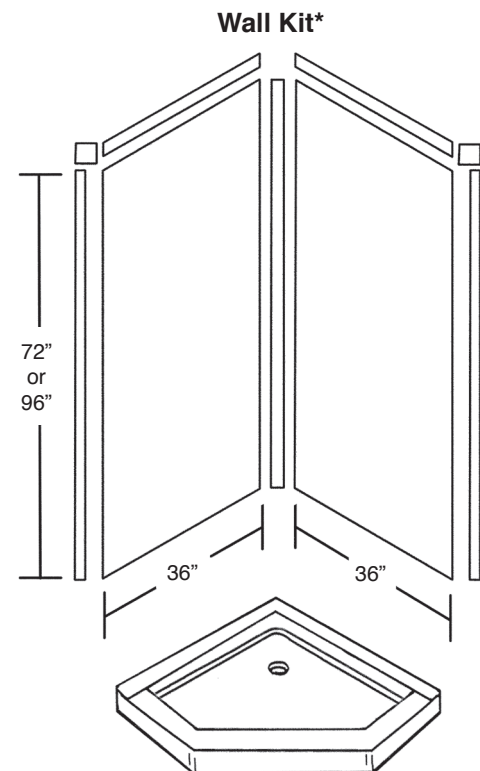

To Be Specified: Color

☐	A0 Desert Earth
☐	A1 Moonlight
☐	A2 Seaside
☐	A6 Cameo
☐	A8 Matrix White
☐	B0 Matrix Dusk
☐	B2 Matrix Sand

Shower Base

*Can be trimmed to fit