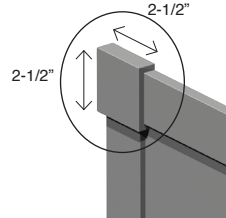

Shower Base

*Can be trimmed to fit

36" x 36" neo angle shower walls WK36NE

INSTALLATION NOTES:

This product is to be installed according to the installation guide supplied with shower walls. This product designed to be installed over clean, smooth tile, waterproof drywall or cement board. If installing directly over tile, remove all loose pieces and fill for a consistent, smooth substrate.

D. Outside Finish Edge Trim

Outside Finish Edge Trim fits along the top of the wall panels and down the outer edge of the wall panel sides to the shower base.

E. Corner Block Trim

The solid surface corner blocks (set of 2) used at the top outside corners of the walls for a decorative finished appearance.