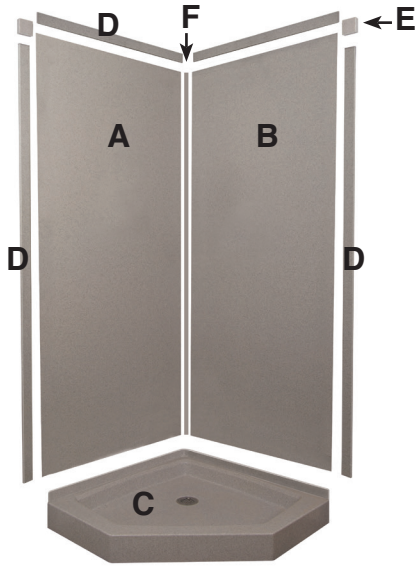

FEATURES

- 36" x 36" Neo Angle Shower Walls for existing construction.
- Solid Surface material for superior strength, beauty and easy cleaning. Surface will not support bacteria growth.
- Walls can be attached to moisture-resistant wall board, or directly over tile with supplied adhesive. Walls are trimmable for custom fit.
- Integrated pieces fit together for an easy, clean installation.
- 2 Piece Wall Kit includes two end walls, and trim kit which includes 1 corner cove molding piece, 2 corner blocks, finish trim along the top of wall panels and down the outer sides to the shower base, one 11-oz. tube color-matched caulk, three 11-oz. tubes 100% silicone adhesive and one roll mounting tape.
- 5 Year Limited Residential Warranty / 1 Year Commercial Warranty

Shower Base

*Can be trimmed to fit

36" x 36" neo angle shower walls WK36NE

INSTALLATION NOTES:

This product is to be installed according to the installation guide supplied with shower walls. This product designed to be installed over clean, smooth tile, waterproof drywall or cement board. If installing directly over tile, remove all loose pieces and fill for a consistent, smooth substrate.

D. Outside Finish Edge Trim

Outside Finish Edge Trim fits along the top of the wall panels and down the outer edge of the wall panel sides to the shower base.

E. Corner Block Trim

The solid surface corner blocks (set of 2) used at the top outside corners of the walls for a decorative finished appearance.