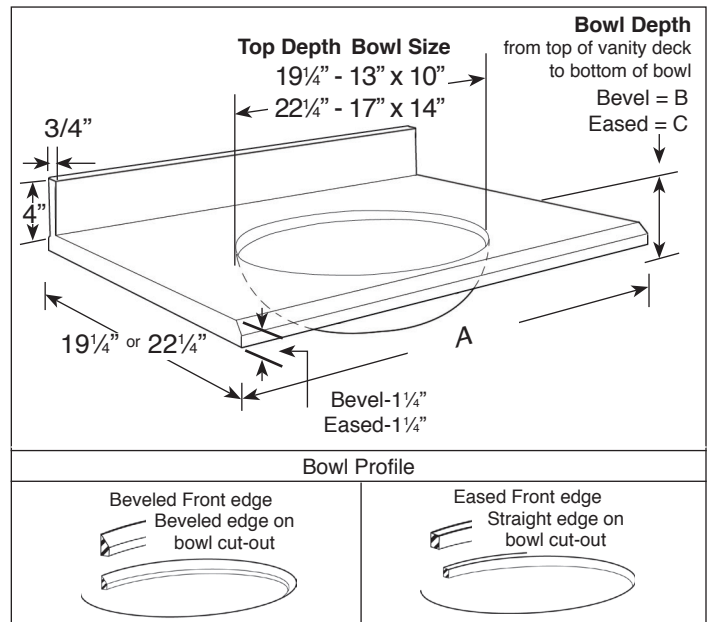

Colors shown on back