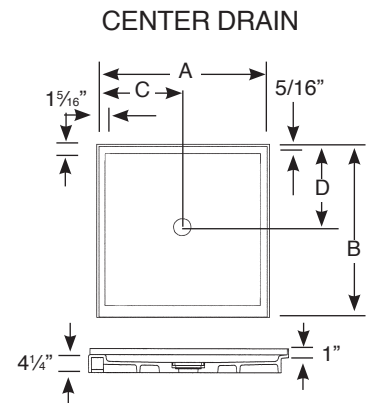

## FEATURES

- Single threshold for alcove installation.
- Installation for new and existing construction
- Solid surface exterior with a reinforced composite substrate for more strength and lighter weight.
- Base has ribbed construction underneath to provide increased durability and make installation easy.
- 4¼" high threshold.
- Center and end drain locations available. Drain not included.
- 5 Year Limited Residential Warranty / 1 Year Commercial Warranty

## Specified Model

	SIZE	MODEL NO.	A	B	C	D	HT.*
<b>CENTER DRAIN</b>							
<input type="checkbox"/>	36" x 36"	PAN3636SCC	36"	36"	18"	18"	4¼"
<input type="checkbox"/>	48" x 34"	PAN3448SCC	48"	34"	24"	16"	4¼"
<b>LEFT (L) or RIGHT (R) DRAIN</b>							
<input type="checkbox"/>	60" x 32"	PAN3260SLC	60"	32"	8½"	16"	4¼"
<input type="checkbox"/>	60" x 32"	PAN3260SRC	60"	32"	8½"	16"	4¼"
<b>NEO ANGLE CENTER DRAIN</b>							
<input type="checkbox"/>	36" x 36"	PAN3636NCC	36"	36"	12"	12"	4¼"
<input type="checkbox"/>	38" x 38"	PAN3838NCC	38"	38"	12"	12"	4¼"
<input type="checkbox"/>	42" x 42"	PAN4242NCC	42"	42"	12"	12"	4¼"

Tub Replacement  
LEFT or RIGHT DRAIN

\*Shower Base Height

Overall 5¼" - 4¼" threshold, 1" water dam