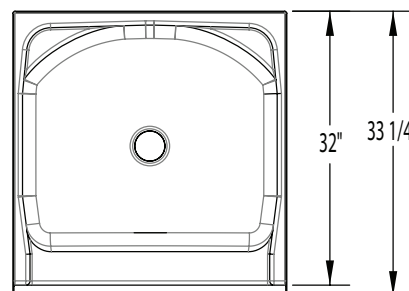

COLOR OPTIONS

Stock	Upgraded	Premium
White	Almond Linen/Biscuit Bone	Black Mexican Sand Sand Bar Sterling Silver

1323CM

32 x 32 x 75 inches

AFR: Allows for above the floor installation of waste, overflow and drainage.

FEATURES

lbs Dimensional Tolerance $\pm \frac{3}{8}$ ". Dimensions needed for site preparation should be measured from the unit. Aquatic assumes no responsibility for preparatory work.

Model #	Material	Wall Finish	Pieces	Drain	Seat	Net Wt.	Pkg. Wt.
AFR Shower #1323CM	AcrylX™	Smooth	1	Center	-	83	88

DIMENSIONS

Specifications	inches
Width: Overall / Net	32
Depth: Overall / Net	33 1/4 / 32
Height: Overall / Net	76 1/4 / 75
Enclosure Opening	27 3/4
Skirt Height	9
Drain Rough-In (from Back Wall)	15 3/4
Drain Rough-In (from Side Wall)	16
Drain: Diameter / Clearance	3 1/4 / 3 3/4

FRAMING DIMENSIONS

Type	D Depth	W Width	H Height	A	B	C
Alcove	33 1/4	32 1/8	-	Box Out	16	15 3/4