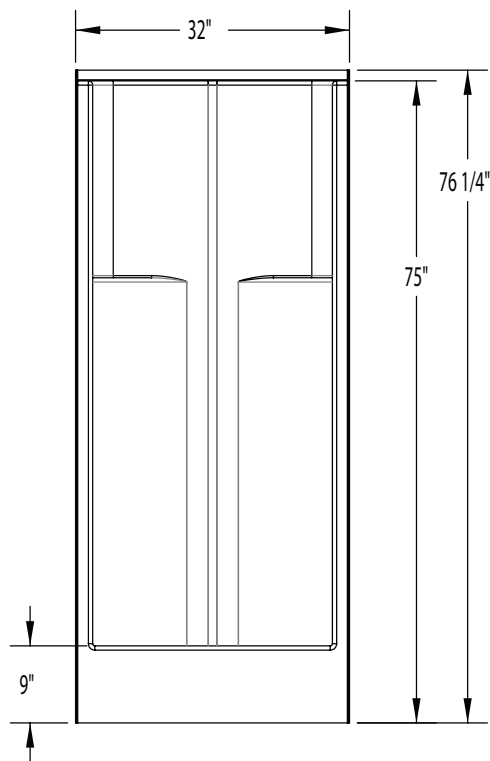

COLOR OPTIONS

Stock	Upgraded	Premium
White	Almond Linen/Biscuit Bone	Black Mexican Sand Sand Bar Sterling Silver

1323CM

32 x 32 x 75 inches

AFR: Allows for above the floor installation of waste, overflow and drainage.

FEATURES

lbs Dimensional Tolerance $\pm \frac{3}{8}$ ". Dimensions needed for site preparation should be measured from the unit. Aquatic assumes no responsibility for preparatory work.

Model #	Material	Wall Finish	Pieces	Drain	Seat	Net Wt.	Pkg. Wt.
AFR Shower #1323CM	AcrylX™	Smooth	1	Center	-	83	88

DIMENSIONS

Specifications	inches
Width: Overall / Net	32
Depth: Overall / Net	33 1/4 / 32
Height: Overall / Net	76 1/4 / 75
Enclosure Opening	27 3/4
Skirt Height	9
Drain Rough-In (from Back Wall)	15 3/4
Drain Rough-In (from Side Wall)	16
Drain: Diameter / Clearance	3 1/4 / 3 3/4

FRAMING DIMENSIONS

Type	D Depth	W Width	H Height	A	B	C
Alcove	33 1/4	32 1/8	-	Box Out	16	15 3/4