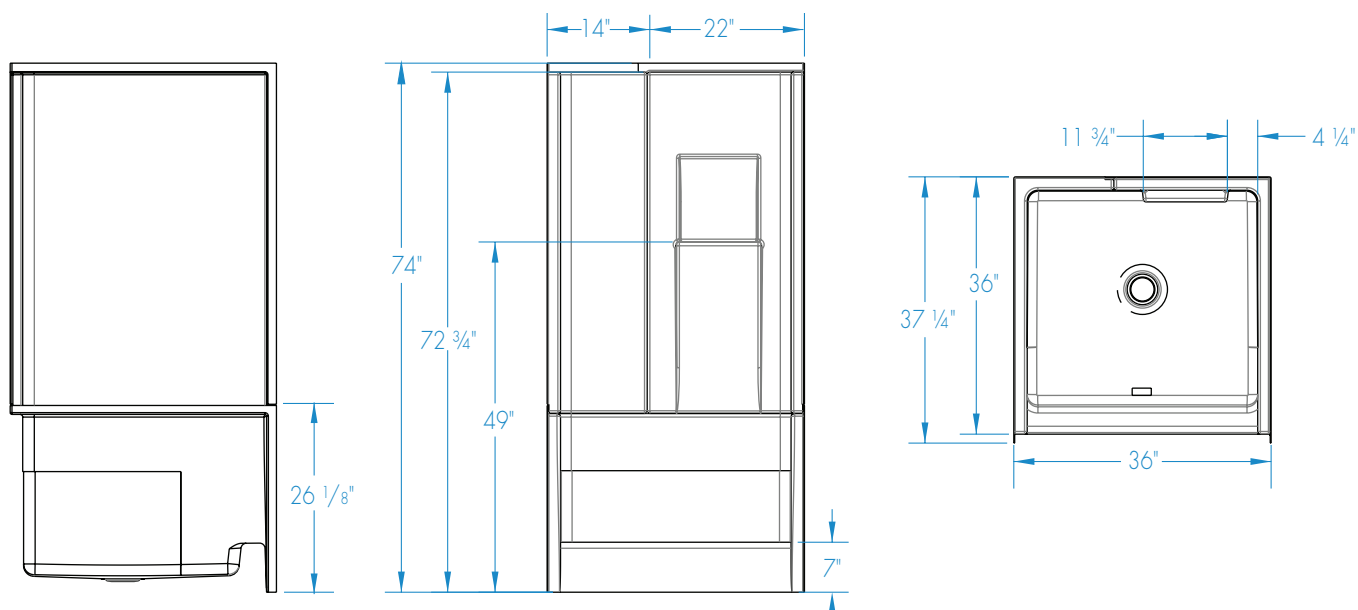

1363TRIO – REMODELINE SECTIONALS

36 x 36 x 72 ¾ inches

MODEL #1363TRIO

SUPERCORE SHOWER #1363TRIOSC

FEATURES

- 3-piece shower
- Smooth wall
- Molded toiletry shelf
- Center drain
- AcrylX™ applied acrylic surface
- Lifetime limited warranty

COLOR OPTIONS

Stock	Upgraded	Premium
White	Almond Linen/Biscuit Bone	Black Mexican Sand Sand Bar Sterling Silver

1363TRIO

36 x 36 x 72 3/4 inches

FEATURES lbs Dimensional Tolerance $\pm \frac{3}{8}$ ". Dimensions needed for site preparation should be measured from the unit. Aquatic assumes no responsibility for preparatory work.

Model #	Material	Wall Finish	Pieces	Drain	Seat	Net Wt.	Pkg. Wt.
Shower #1363TRIO	AcrylX™	Smooth	3	Center	-	106	111

DIMENSIONS

Specifications	inches
Width: Overall / Net	36
Depth: Overall / Net	37 1/4 / 36
Height: Overall / Net	74 / 72 3/4
Enclosure Opening	32 1/4
Skirt Height	7
Drain Rough-In (from Back Wall)	15 3/4
Drain Rough-In (from Side Wall)	18
Drain: Diameter / Clearance	3 1/4 / 1 1/2

FRAMING DIMENSIONS inches

Type	D Depth	W Width	H Height	A	B	C
Alcove	37 1/4	36 1/8	-	Box Out	18	15 3/4