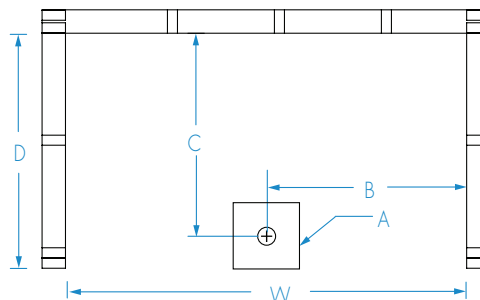

# 16030BFSBTTR

Interior: 60 x 30 x 76 ¾  
 Exterior: 66 x 32 ½ x 78 ¾  
 inches

## FEATURES

Dimensional Tolerance  $\pm \frac{3}{8}$ ". Dimensions needed for site preparation should be measured from the unit. Manufacturer assumes no responsibility for preparatory work.

Type and Model #	Material	Wall Finish	Pieces	Drain	Dam/Skirt Height	Net Wt. lbs	Pkg. Wt. lbs
Shower 16030BFSBTTR	AcrylX™ applied acrylic	Smooth tile	1	Center Front	½" skirt ½" beveled threshold	200	210

## DIMENSIONS

Specifications	inches
Width: Ext. / Int.	66 / 60
Depth: Ext. / Int.	32 ½ / 30
Height: Ext. / Int.	78 ¾ / 76 ¾
Enclosure Opening:	60
Skirt Height:	½
Drain Rough-In (from Back Wall)	26 ⅝
Drain Rough-In (from Side Wall)	31 ⅛

## FRAMING DIMENSIONS inches

Type	D Depth	W Width	H Height	A	B	C
Alcove	30	62 ¼	-	Box Out	31 ⅛	26 ⅝

Aquatic products may be specified as Lasco Bathware.