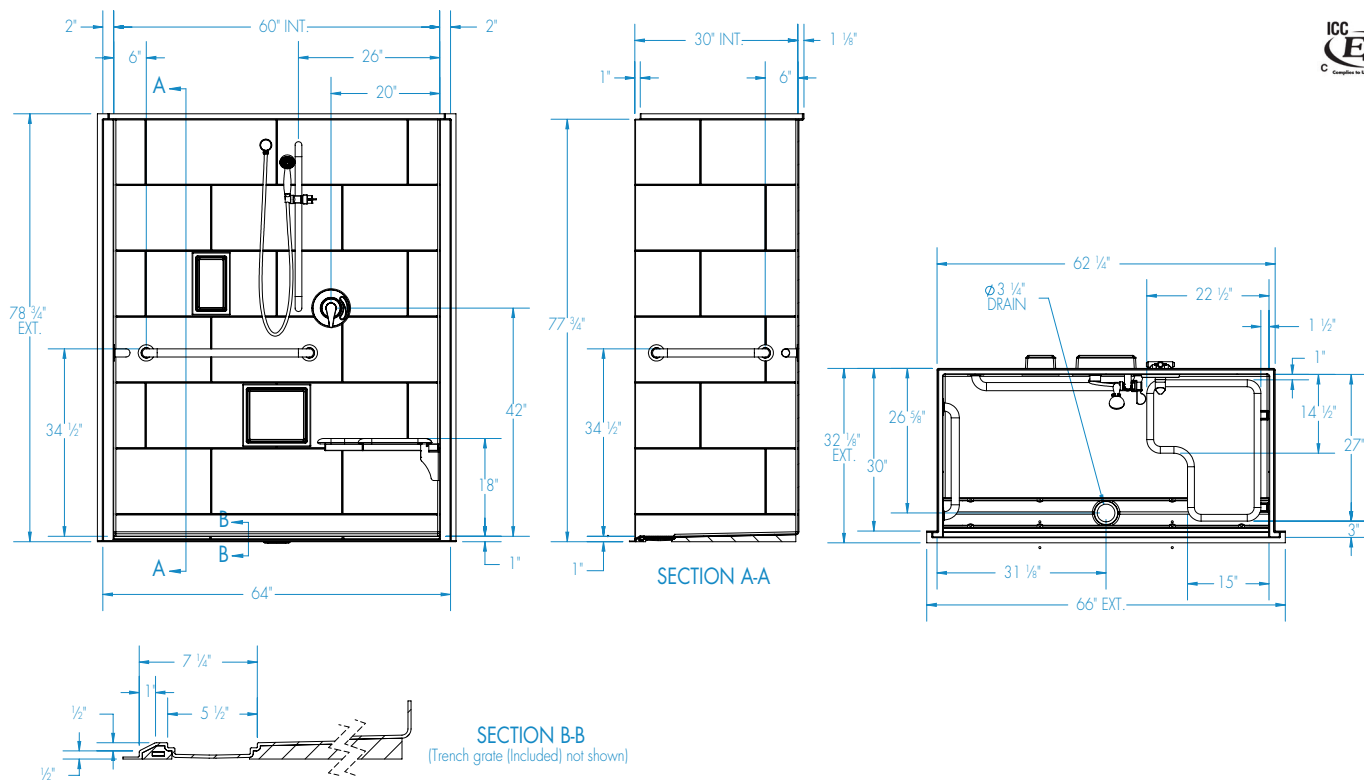

# 16030BFSBTTR – ACCESSIBLE SHOWERS

Interior: 60 x 30 x 76 ¾

Exterior: 66 x 32 ½ x 78 ¾

inches

The 16030BFSBTTR roll-in shower features innovative installation design, including an engineered leveled base and improved front threshold with molded integral linear trench drain. A true time and money saver, our pre-leveled base lets you install directly on a **level** floor. And its front threshold is engineered to keep a constant level with the innovative nailing flange.

# 16030BFSBTTR

Interior: 60 x 30 x 76 ¾  
 Exterior: 66 x 32 ½ x 78 ¾  
 inches

## DIMENSIONS

Specifications	inches
Width: Ext. / Int.	66 / 60
Depth: Ext. / Int.	32 ½ / 30
Height: Ext. / Int.	78 ¾ / 76 ¾
Enclosure Opening:	60
Skirt Height:	½
Drain Rough-In (from Back Wall)	26 ⅝
Drain Rough-In (from Side Wall)	31 ⅛

## FRAMING DIMENSIONS inches

Type	D Depth	W Width	H Height	A	B	C
Alcove	30	62 ¼	-	Box Out	31 ⅛	26 ⅝

Aquatic products may be specified as Lasco Bathware.