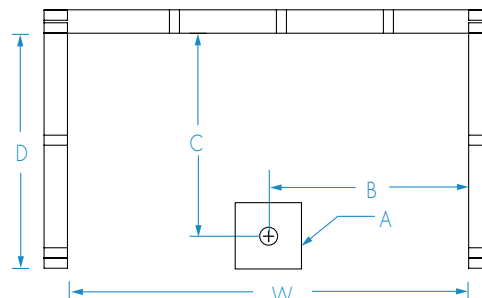

16030BFSCTTR

Interior: 60 x 30 x 76 ¾
Exterior: 66 x 32 ½ x 78 ¾
inches

FEATURES

Dimensional Tolerance ± 3/8". Dimensions needed for site preparation should be measured from the unit. Manufacturer assumes no responsibility for preparatory work.

Type and Model #	Material	Wall Finish	Pieces	Drain	Dam/Skirt Height	Net Wt. lbs	Pkg. Wt. lbs
Shower 16030BFSCTTR	AcrylX™ applied acrylic	Smooth tile	1	Center Front	1 ½ skirt	200	210

DIMENSIONS

Specifications	inches
Width: Ext. / Int.	66 / 60
Depth: Ext. / Int.	32 ½ / 30
Height: Ext. / Int.	78 ¾ / 76 ¾
Enclosure Opening:	60
Skirt Height:	½
Drain Rough-In (from Back Wall)	26 5/8
Drain Rough-In (from Side Wall)	31 1/8

FRAMING DIMENSIONS inches

Type	D Depth	W Width	H Height	A	B	C
Alcove	30	62 ¼	-	Box Out	31 1/8	26 5/8

Aquatic products may be specified as Lasco Bathware.