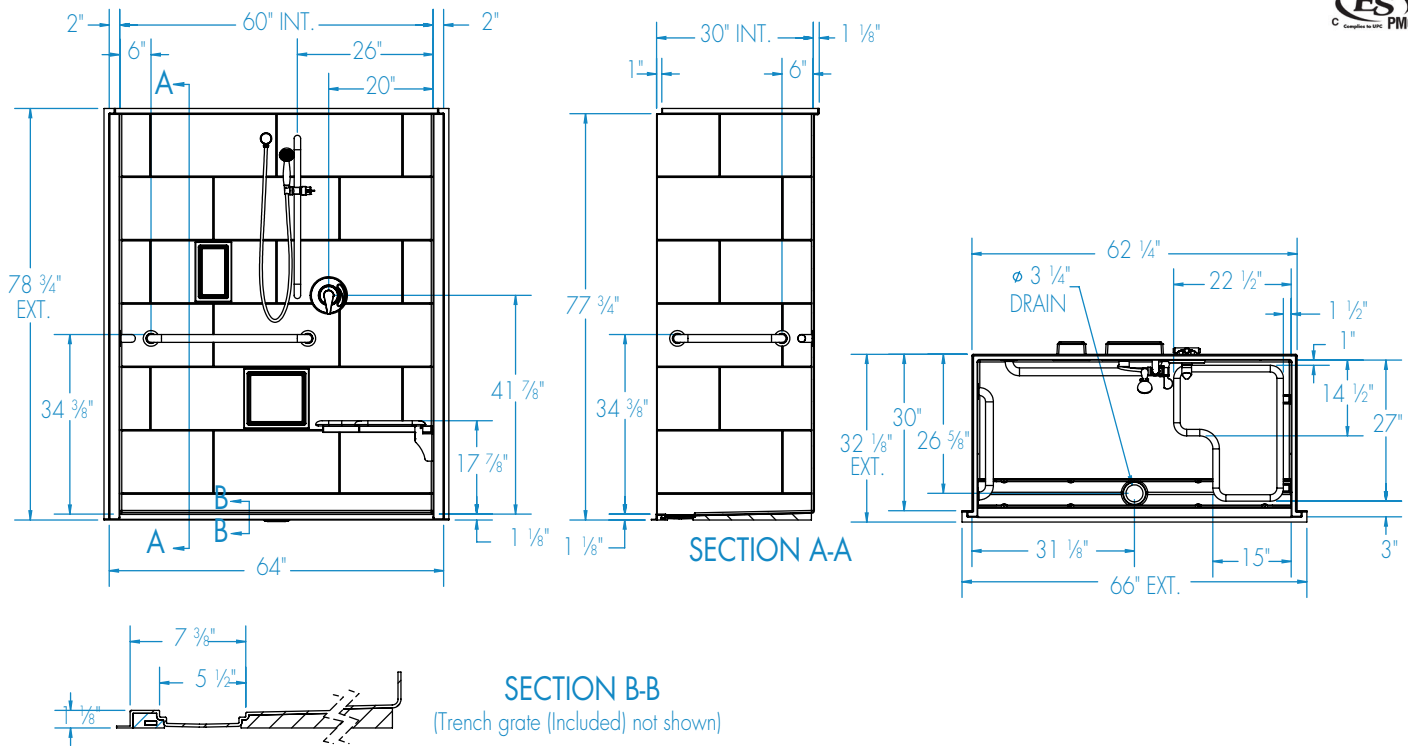

16030BFSCCTTR – ACCESSIBLE SHOWERS

Interior: 60 x 30 x 76 ¾

Exterior: 66 x 32 ½ x 78 ¾

inches

The 16030BFSCCTTR roll-in shower features innovative installation design, including an engineered leveled base and improved front threshold with molded integral linear trench drain. A true time and money saver, our pre-leveled base lets you install directly on a **level** floor. And its front threshold is engineered to keep a constant level with the innovative nailing flange.

16030BFSCTTR

Interior: 60 x 30 x 76 ¾
Exterior: 66 x 32 ½ x 78 ¾
inches

FEATURES

Dimensional Tolerance ± 3/8". Dimensions needed for site preparation should be measured from the unit. Manufacturer assumes no responsibility for preparatory work.

Type and Model #	Material	Wall Finish	Pieces	Drain	Dam/Skirt Height	Net Wt. lbs	Pkg. Wt. lbs
Shower 16030BFSCTTR	AcrylX™ applied acrylic	Smooth tile	1	Center Front	1 ½ skirt	200	210

DIMENSIONS

Specifications	inches
Width: Ext. / Int.	66 / 60
Depth: Ext. / Int.	32 ½ / 30
Height: Ext. / Int.	78 ¾ / 76 ¾
Enclosure Opening:	60
Skirt Height:	½
Drain Rough-In (from Back Wall)	26 5/8
Drain Rough-In (from Side Wall)	31 1/8

FRAMING DIMENSIONS inches

Type	D Depth	W Width	H Height	A	B	C
Alcove	30	62 ¼	-	Box Out	31 1/8	26 5/8

Aquatic products may be specified as Lasco Bathware.