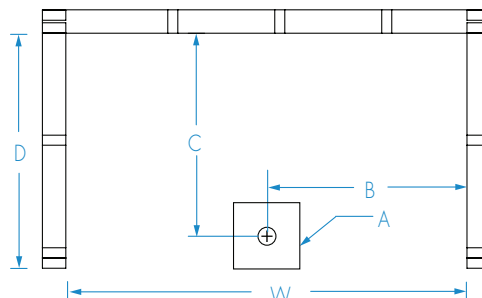

# 16034BFSBTTR

Interior: 60 x 34 x 76 ¾  
Exterior: 66 x 36 ⅛ x 78 ¾  
inches

## FEATURES

Dimensional Tolerance ± 3/8". Dimensions needed for site preparation should be measured from the unit. Manufacturer assumes no responsibility for preparatory work.

Type and Model #	Material	Wall Finish	Pieces	Drain	Dam/Skirt Height	Net Wt. lbs	Pkg. Wt. lbs
Shower 16034BFSBTTR	AcrylX™ applied acrylic	Smooth tile	1	Center Front	½" skirt ½" beveled threshold	200	210

## DIMENSIONS

Specifications	inches
Width: Ext. / Int.	66 / 60
Depth: Ext. / Int.	36 ⅛ / 34
Height: Ext. / Int.	78 ¾ / 76 ¾
Enclosure Opening:	60
Skirt Height:	½
Drain Rough-In (from Back Wall)	30 ⅝
Drain Rough-In (from Side Wall)	31 ⅛

## FRAMING DIMENSIONS inches

Type	D Depth	W Width	H Height	A	B	C
Alcove	34	62 ¼	-	Box Out	31 ⅛	30 ⅝

Aquatic products may be specified as Lasco Bathware.