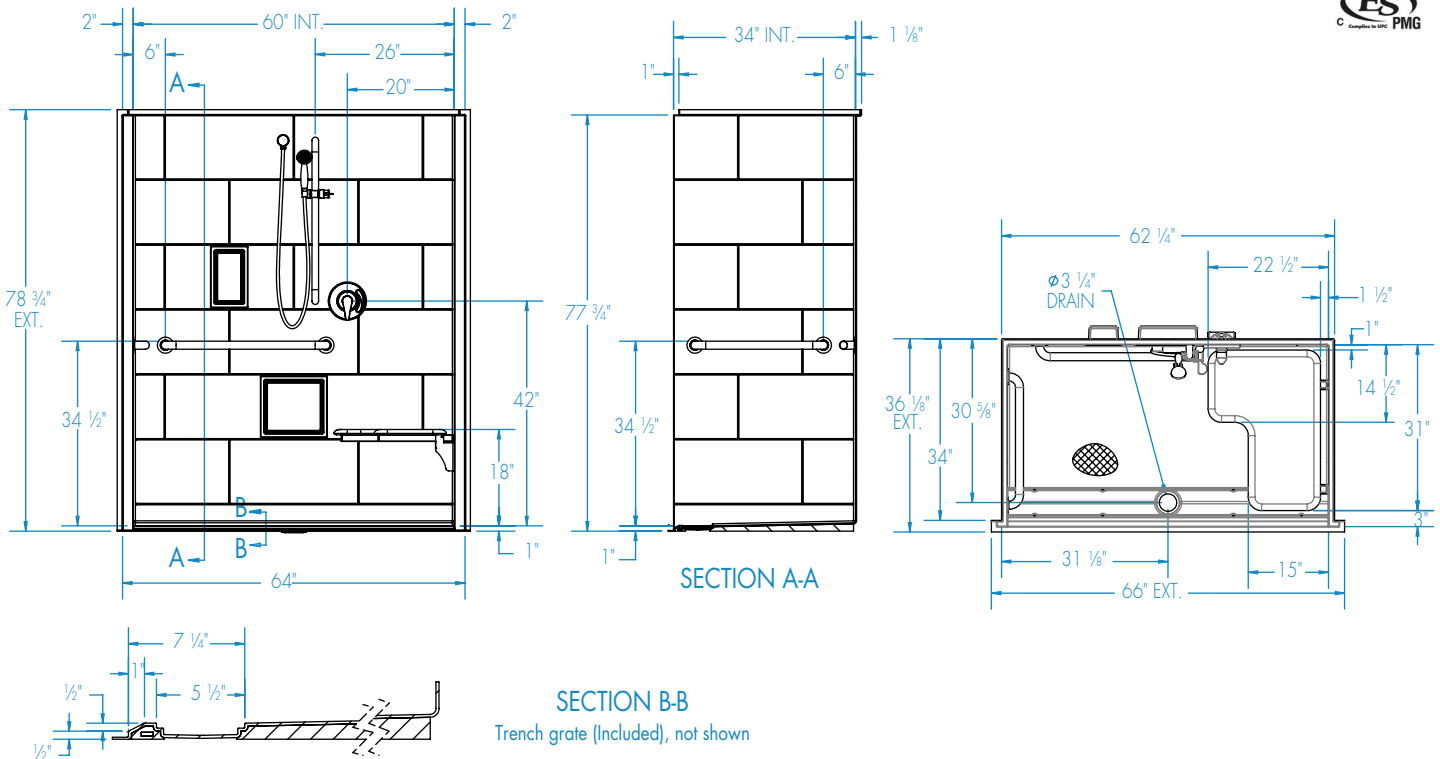

# 16034BFSBTTR – ACCESSIBLE SHOWERS

Interior: 60 x 34 x 76 ¾

Exterior: 66 x 36 ½ x 78 ¾

inches

The 16034BFSBTTR roll-in shower features innovative installation design, including an engineered leveled base and improved front threshold with molded integral linear trench drain. A true time and money saver, our pre-leveled base lets you install directly on a **level** floor. And its front threshold is engineered to keep a constant level with the innovative nailing flange.

## OPTIONS

- Grab bars
- Fold-up seat
- Hand-held shower assembly with slide bar
- Pressure balancing mixing valve
- Large soap dish
- Small soap dish
- Curtain rod and/or shower curtain
- 12" high wall extension
- Tamper-proof grate

# 16034BFSBTTR

Interior: 60 x 34 x 76 ¾  
Exterior: 66 x 36 ⅛ x 78 ¾  
inches

## DIMENSIONS

Specifications	inches
Width: Ext. / Int.	66 / 60
Depth: Ext. / Int.	36 ⅛ / 34
Height: Ext. / Int.	78 ¾ / 76 ¾
Enclosure Opening:	60
Skirt Height:	½
Drain Rough-In (from Back Wall)	30 ⅝
Drain Rough-In (from Side Wall)	31 ⅛