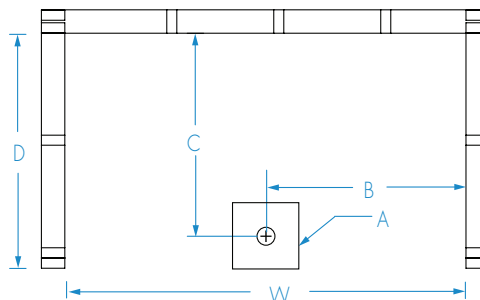

16034BFSCTTR

Interior: 60 x 34 x 76 ¾"
 Exterior: 66 x 36 ½ x 78 ¾"
 inches

FEATURES

Dimensional Tolerance ± 3/16". Dimensions needed for site preparation should be measured from the unit. Manufacturer assumes no responsibility for preparatory work.

Type and Model #	Material	Wall Finish	Pieces	Drain	Dam/Skirt Height	Net Wt. lbs	Pkg. Wt. lbs
Shower 16034BFSCTTR	AcrylX™ applied acrylic	Smooth tile	1	Center Front	1 1/8" skirt	200	210

DIMENSIONS

Specifications	inches
Width: Ext. / Int.	66 / 60
Depth: Ext. / Int.	36 ½ / 34
Height: Ext. / Int.	78 ¾ / 76 ¾
Enclosure Opening:	60
Skirt Height:	1 1/8
Drain Rough-In (from Back Wall)	30 5/8
Drain Rough-In (from Side Wall)	31 1/8

FRAMING DIMENSIONS inches

Type	D Depth	W Width	H Height	A	B	C
Alcove	34	62 ¼	-	Box Out	31 1/8	30 5/8

Aquatic products may be specified as Lasco Bathware.