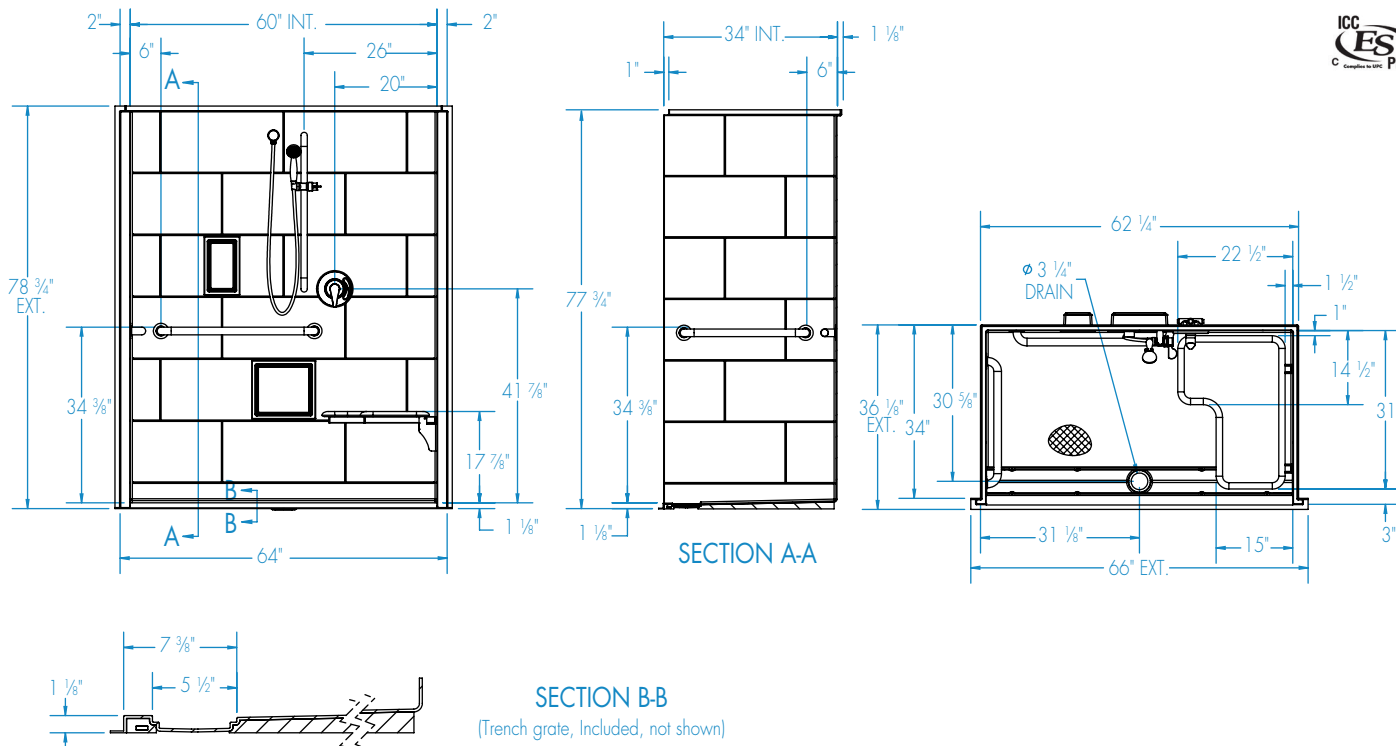

16034BFSC TTR – ACCESSIBLE SHOWERS

Interior: 60 x 34 x 76 ¾

Exterior: 66 x 36 ½ x 78 ¾

inches

The 16034BFSC TTR roll-in shower features innovative installation design, including an engineered leveled base and improved front threshold with molded integral linear trench drain. A true time and money saver, our pre-leveled base lets you install directly on a **level** floor. And its front threshold is engineered to keep a constant level with the innovative nailing flange.

16034BFSCTTR

Interior: 60 x 34 x 76 ¾"
 Exterior: 66 x 36 ½ x 78 ¾"
 inches

FEATURES

Dimensional Tolerance ± 3/16". Dimensions needed for site preparation should be measured from the unit. Manufacturer assumes no responsibility for preparatory work.

Type and Model #	Material	Wall Finish	Pieces	Drain	Dam/Skirt Height	Net Wt. lbs	Pkg. Wt. lbs
Shower 16034BFSCTTR	AcrylX™ applied acrylic	Smooth tile	1	Center Front	1 1/8" skirt	200	210

DIMENSIONS

Specifications	inches
Width: Ext. / Int.	66 / 60
Depth: Ext. / Int.	36 ½ / 34
Height: Ext. / Int.	78 ¾ / 76 ¾
Enclosure Opening:	60
Skirt Height:	1 1/8
Drain Rough-In (from Back Wall)	30 5/8
Drain Rough-In (from Side Wall)	31 1/8

FRAMING DIMENSIONS inches

Type	D Depth	W Width	H Height	A	B	C
Alcove	34	62 ¼	-	Box Out	31 1/8	30 5/8

Aquatic products may be specified as Lasco Bathware.