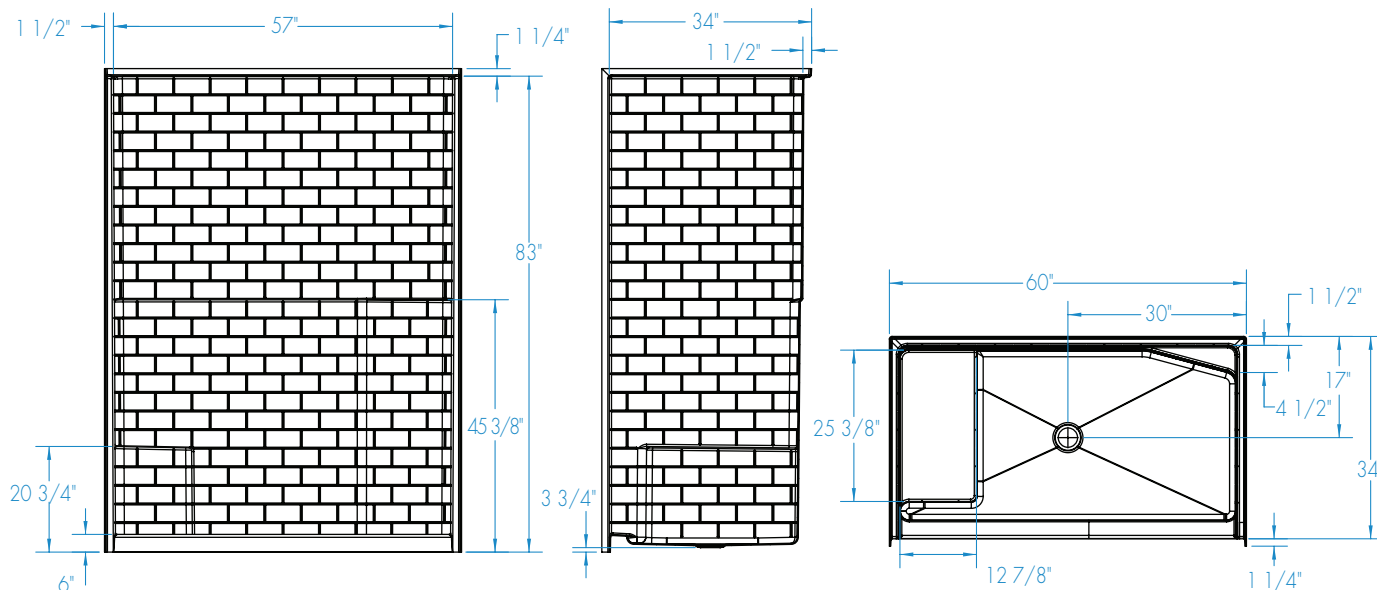

16034STTSM – EVERYDAY SHOWERS

60 x 34 x 83 inches

FEATURES

- Shower stall
- Subway tile
- Above-floor rough
- Molded seat (Left or right hand)
- Molded toiletry shelf
- Slip-resistant textured bottom
- Center drain
- AcrylX™ applied acrylic surface
- Lifetime limited warranty

COLOR OPTIONS

Stock	Upgraded	Premium
White	Almond Linen/Biscuit Bone	Black Mexican Sand Sand Bar Sterling Silver

16034STTSM

60 x 34 x 83 inches

FEATURES lbs Dimensional Tolerance $\pm \frac{3}{8}$ ". Dimensions needed for site preparation should be measured from the unit. Aquatic assumes no responsibility for preparatory work.

Model #	Material	Wall Finish	Pieces	Drain	Seat	Net Wt.	Pkg. Wt.
AFR Shower #16034STTSM	AcrylX™	Subway Tile	1	Center	1 seat (LH or RH)	142	147

DIMENSIONS

Specifications	inches
Width: Overall / Net	60
Depth: Overall / Net	35 ¼ / 34
Height: Overall / Net	84 ¼ / 83
Enclosure Opening	57
Skirt Height	6
Drain Rough-In (from Back Wall)	17
Drain Rough-In (from Side Wall)	30
Drain: Diameter / Clearance	3 ¼ / 3 ¾

FRAMING DIMENSIONS inches

Type	D Depth	W Width	H Height	A	B	C
Alcove	35 ¼	60 ½	-	Box Out	30	17