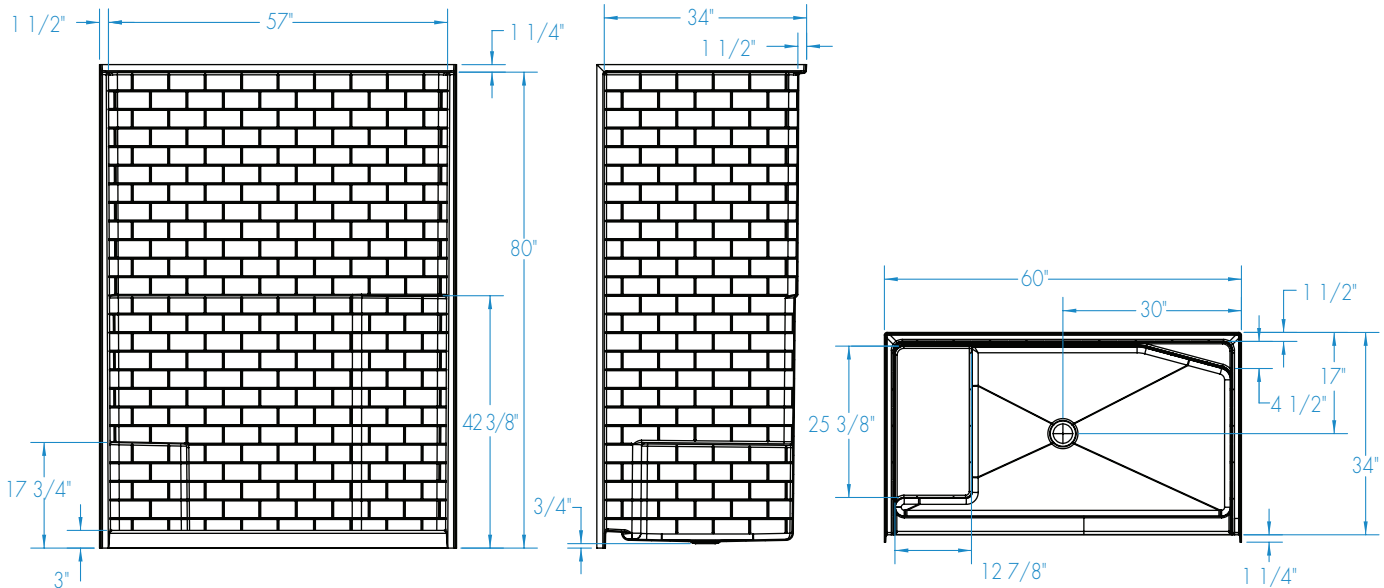

## FEATURES

- Shower stall
- Subway tile
- Molded seat (left or right hand)
- Molded toiletry shelf
- Low 3" threshold
- Slip-resistant textured bottom
- Center drain
- AcrylX™ applied acrylic surface
- Lifetime limited warranty

# 16034STTS

60 x 34 x 80 inches

**FEATURES** lbs Dimensional Tolerance  $\pm \frac{3}{8}$ ". Dimensions needed for site preparation should be measured from the unit. Aquatic assumes no responsibility for preparatory work.

## DIMENSIONS

Specifications	inches
Width: Overall / Net	60
Depth: Overall / Net	35 1/4 / 34
Height: Overall / Net	81 1/4 / 80
Enclosure Opening	57
Skirt Height	3
Drain Rough-In (from Back Wall)	17
Drain Rough-In (from Side Wall)	30
Drain: Diameter / Clearance	3 1/4 / 3/4