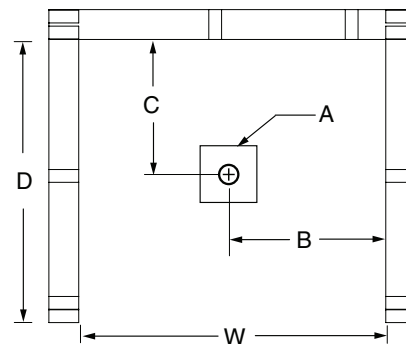

Stock	Premium
Biscuit	Black
White	Sterling Silver

36ACTRIO

36 x 36 x 84
inches

Electrical Requirements:

Dome Light - 120V, 10AMP, GFCI

SECTION A-A

SECTION B-B

FEATURES lbs Dimensional Tolerance $\pm 3/8"$. Dimensions needed for site preparation should be measured from the unit. Aquatic assumes no responsibility for preparatory work.

Type and Model #	Material	Wall Finish	Pieces	Drain	Seats	Lights	Pkg. Wt.
Shower #36ACTRIO	Acrylic	Simulated tile	3	Center	-	Optional	154

DIMENSIONS

Specifications	inches
Width: Overall / Net	36
Depth: Overall / Net	36 / 36
Height: Overall / Net	84
Enclosure Opening	30 W x 71 1/2 H
Skirt Height	8 1/2
Drain Rough-In (from Back Wall)	17 3/8
Drain Rough-In (from Side Wall)	18
Drain: Diameter / Clearance	3 1/2 / 2 13/16

FRAMING DIMENSIONS inches

Type	D Depth	W Width	H Height	A Box-Out	B	C
Alcove	37	36 1/8	-	6 x 6	18	17 3/8

*Refer to installation instructions for further detail. (domed models)