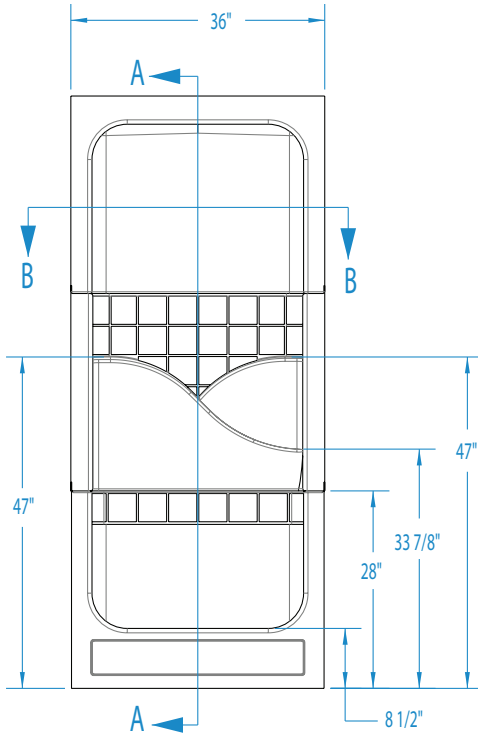

Stock	Premium
Biscuit	Black
White	Sterling Silver

36ACTRIO

36 x 36 x 84
inches

Electrical Requirements:

Dome Light - 120V, 10AMP, GFCI

SECTION A-A

SECTION B-B

FEATURES lbs Dimensional Tolerance $\pm 3/8"$. Dimensions needed for site preparation should be measured from the unit. Aquatic assumes no responsibility for preparatory work.

Type and Model #	Material	Wall Finish	Pieces	Drain	Seats	Lights	Pkg. Wt.
Shower #36ACTRIO	Acrylic	Simulated tile	3	Center	-	Optional	154

DIMENSIONS

Specifications	inches
Width: Overall / Net	36
Depth: Overall / Net	36 / 36
Height: Overall / Net	84
Enclosure Opening	30 W x 71 1/2 H
Skirt Height	8 1/2
Drain Rough-In (from Back Wall)	17 3/8
Drain Rough-In (from Side Wall)	18
Drain: Diameter / Clearance	3 1/2 / 2 13/16

FRAMING DIMENSIONS inches

Type	D Depth	W Width	H Height	A Box-Out	B	C
Alcove	37	36 1/8	-	6 x 6	18	17 3/8

*Refer to installation instructions for further detail. (domed models)