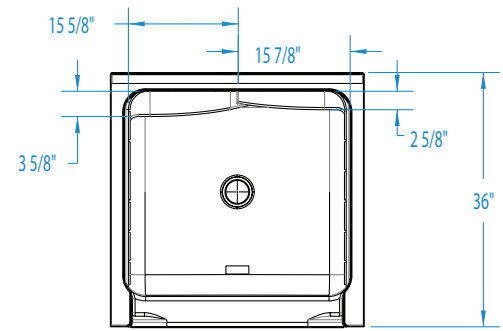

Stock	Premium
Biscuit	Black
White	Sterling Silver

36ACTRIO

36 x 36 x 84
inches

Electrical Requirements:

Dome Light - 120V, 10AMP, GFCI

SECTION A-A

SECTION B-B

FEATURES lbs Dimensional Tolerance $\pm 3/8"$. Dimensions needed for site preparation should be measured from the unit. Aquatic assumes no responsibility for preparatory work.

Type and Model #	Material	Wall Finish	Pieces	Drain	Seats	Lights	Pkg. Wt.
Shower #36ACTRIO	Acrylic	Simulated tile	3	Center	-	Optional	154

DIMENSIONS

Specifications	inches
Width: Overall / Net	36
Depth: Overall / Net	36 / 36
Height: Overall / Net	84
Enclosure Opening	30 W x 71 1/2 H
Skirt Height	8 1/2
Drain Rough-In (from Back Wall)	17 3/8
Drain Rough-In (from Side Wall)	18
Drain: Diameter / Clearance	3 1/2 / 2 13/16

FRAMING DIMENSIONS inches

Type	D Depth	W Width	H Height	A Box-Out	B	C
Alcove	37	36 1/8	-	6 x 6	18	17 3/8

*Refer to installation instructions for further detail. (domed models)