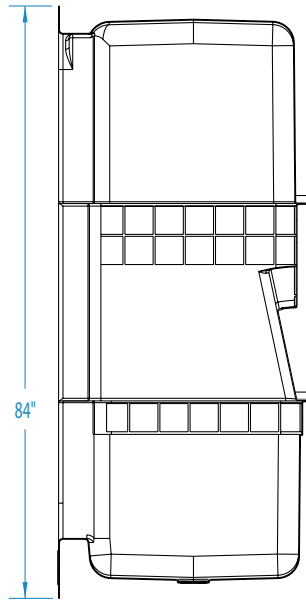

36ACTRIO – ACRYLIC SHOWERS

inches

36 x 36 x 84

SHOWER MODEL #36ACTRIO

FEATURES

- Decorative back wall
- 3-piece
- Slip resistant, textured bottom
- Lucite® cast acrylic surface
- Face pack
- Limited 5-year warranty
- West Zone Only

Stock	Premium
Biscuit	Black
White	Sterling Silver

36ACTRIO

36 x 36 x 84
inches

Electrical Requirements:

Dome Light - 120V, 10AMP, GFCI

SECTION A-A

SECTION B-B

FEATURES lbs Dimensional Tolerance $\pm 3/8"$. Dimensions needed for site preparation should be measured from the unit. Aquatic assumes no responsibility for preparatory work.

Type and Model #	Material	Wall Finish	Pieces	Drain	Seats	Lights	Pkg. Wt.
Shower #36ACTRIO	Acrylic	Simulated tile	3	Center	-	Optional	154

DIMENSIONS

Specifications	inches
Width: Overall / Net	36
Depth: Overall / Net	36 / 36
Height: Overall / Net	84
Enclosure Opening	30 W x 71 1/2 H
Skirt Height	8 1/2
Drain Rough-In (from Back Wall)	17 3/8
Drain Rough-In (from Side Wall)	18
Drain: Diameter / Clearance	3 1/2 / 2 13/16

FRAMING DIMENSIONS inches

Type	D Depth	W Width	H Height	A Box-Out	B	C
Alcove	37	36 1/8	-	6 x 6	18	17 3/8

*Refer to installation instructions for further detail. (domed models)