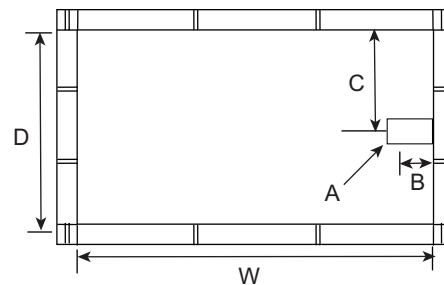

COLOR OPTIONS

Stock	Upgraded	Premium
White	Almond Linen/Biscuit Bone	Black Mexican Sand Sand Bar Sterling Silver

6032DMINWP

60 x 32 x 19 inches

FEATURES lbs Dimensional Tolerance \pm 3/16". Dimensions needed for site preparation should be measured from the unit. Aquatic assumes no responsibility for preparatory work.

Model #	Material	Jets	Motor	Controls	Drain	Net Wt.	Pkg. Wt.
Soaker #6032DMIN	AcrylX™	0	-	-	Universal	41	46
Whirlpool #6032DMINWP	AcrylX™	6	63 GPM	Pneumatic	Universal	81	86

DIMENSIONS

Specifications	inches
Width: Overall / Net	60
Depth: Overall / Net	32 / 32
Height: Overall / Net	19
Enclosure Opening	-
Skirt Height	
Drain Rough-In (from Back Wall)	15
Drain Rough-In (from Side Wall)	2
Drain: Diameter / Clearance	2 / N/A

FRAMING DIMENSIONS inches

Type	D Depth	W Width	H Height	A	B	C
Island (Drop-In)	30	58	17 3/4	Box Out	2	15

SUMP DATA

Top of Drain to Bottom of Overflow	Capacity to Overflow gal	Min. Operating Capacity gal	WIDTH @ centerline		DEPTH @ centerline	
			Top	Bottom	Top	Bottom
14 1/2	60	38	51 3/8	43	23 7/8	21 3/8