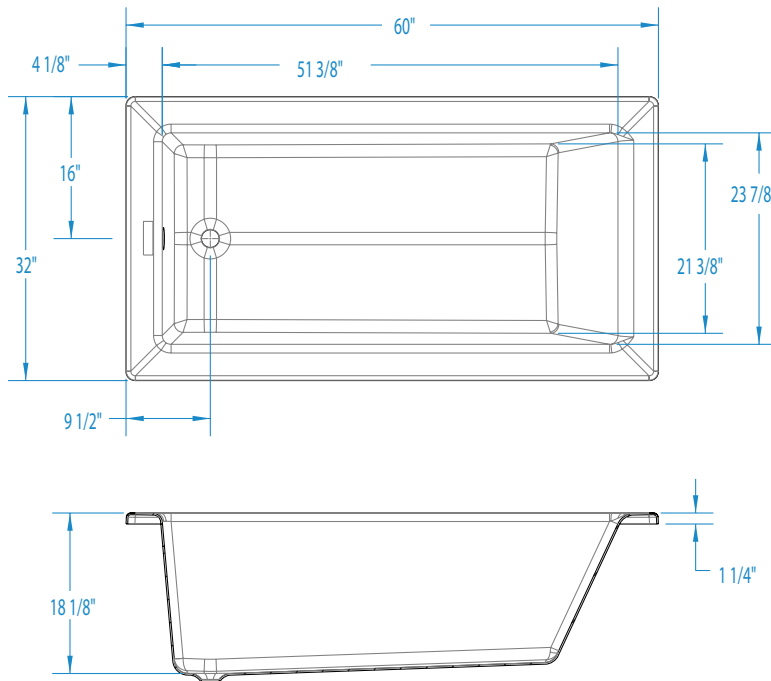

6032DMINWP – EVERYDAY BATHS

60 x 32 x 19

SOAKER MODEL #6032DMIN

WHIRLPOOL MODEL #6032DMINWP

FEATURES

- Island bath
- Deep bathing well
- Ergonomic backrest
- Slip-resistant textured bottom
- Universal drain
- AcrylX™ applied acrylic surface
- Lifetime limited warranty

COLOR OPTIONS

Stock	Upgraded	Premium
White	Almond Linen/Biscuit Bone	Black Mexican Sand Sand Bar Sterling Silver

6032DMINWP

60 x 32 x 19 inches

FEATURES lbs Dimensional Tolerance \pm 3/16". Dimensions needed for site preparation should be measured from the unit. Aquatic assumes no responsibility for preparatory work.

Model #	Material	Jets	Motor	Controls	Drain	Net Wt.	Pkg. Wt.
Soaker #6032DMIN	AcrylX™	0	-	-	Universal	41	46
Whirlpool #6032DMINWP	AcrylX™	6	63 GPM	Pneumatic	Universal	81	86

DIMENSIONS

Specifications	inches
Width: Overall / Net	60
Depth: Overall / Net	32 / 32
Height: Overall / Net	19
Enclosure Opening	-
Skirt Height	
Drain Rough-In (from Back Wall)	15
Drain Rough-In (from Side Wall)	2
Drain: Diameter / Clearance	2 / N/A

FRAMING DIMENSIONS inches

Type	D Depth	W Width	H Height	A	B	C
Island (Drop-In)	30	58	17 3/4	Box Out	2	15

SUMP DATA

Top of Drain to Bottom of Overflow	Capacity to Overflow gal	Min. Operating Capacity gal	WIDTH @ centerline		DEPTH @ centerline	
			Top	Bottom	Top	Bottom
14 1/2	60	38	51 3/8	43	23 7/8	21 3/8