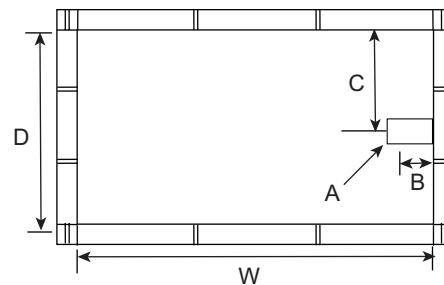

COLOR OPTIONS

Stock	Upgraded	Premium
White (C)	Almond (NA) Linen/Biscuit (C) Bone (C)	Black (NA) Mexican Sand (NA) Sand Bar (NA) Sterling Silver (NA)

6042DMINWP

60 x 42 x 19
inches

FEATURES lbs Dimensional Tolerance $\pm \frac{3}{16}$ ". Dimensions needed for site preparation should be measured from the unit. Aquatic assumes no responsibility for preparatory work.

Model #	Material	Jets	Motor	Controls	Drain	Net Wt.	Pkg. Wt.
Soaker #6042DMIN	AcrylX™	0	–	–	Universal	56	61
Whirlpool #6042DMINWP	AcrylX™	6	63 GPM	Pneumatic	Universal	96	101

DIMENSIONS

Specifications	inches
Width: Overall / Net	60
Depth: Overall / Net	42 / 42
Height: Overall / Net	19
Enclosure Opening	–
Skirt Height	
Drain Rough-In (from Back Wall)	20
Drain Rough-In (from Side Wall)	2
Drain: Diameter / Clearance	2 / N/A

FRAMING DIMENSIONS inches

Type	D Depth	W Width	H Height	A	B	C
Island (Drop-In)	40	58	17 ¾	Box Out	2	20

SUMP DATA

Top of Drain to Bottom of Overflow	Capacity to Overflow gal	Min. Operating Capacity gal	WIDTH @ centerline		DEPTH @ centerline	
			Top	Bottom	Top	Bottom
14 ½	83	41	51 ½	43	34	29