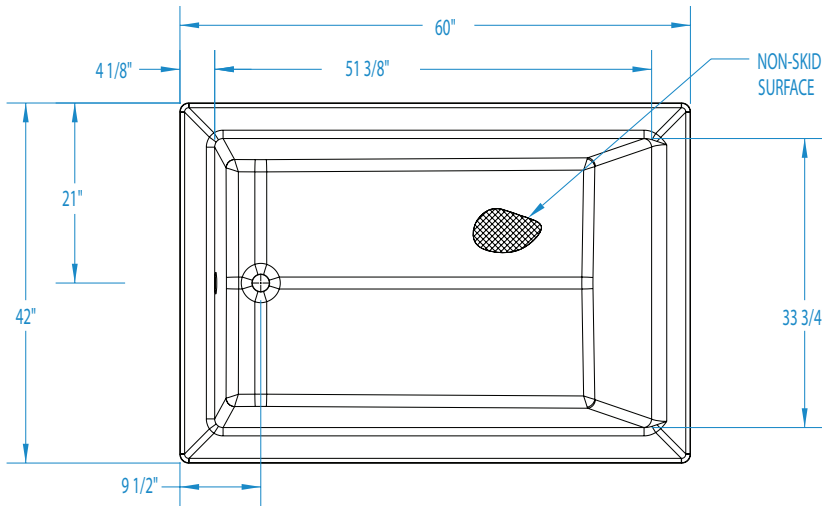

6042DMINWP – EVERYDAY BATHS

60 x 42 x 19 inches

SOAKER MODEL #6042DMIN

WHIRLPOOL MODEL #6042DMINWP

FEATURES

- Island bath
- Deep bathing well
- Ergonomic backrest
- Slip-resistant textured bottom
- Universal drain
- AcrylX™ applied acrylic surface
- Lifetime limited warranty

COLOR OPTIONS

Stock	Upgraded	Premium
White (C)	Almond (NA) Linen/Biscuit (C) Bone (C)	Black (NA) Mexican Sand (NA) Sand Bar (NA) Sterling Silver (NA)

6042DMINWP

60 x 42 x 19
inches

FEATURES lbs Dimensional Tolerance $\pm \frac{3}{16}$ ". Dimensions needed for site preparation should be measured from the unit. Aquatic assumes no responsibility for preparatory work.

Model #	Material	Jets	Motor	Controls	Drain	Net Wt.	Pkg. Wt.
Soaker #6042DMIN	AcrylX™	0	–	–	Universal	56	61
Whirlpool #6042DMINWP	AcrylX™	6	63 GPM	Pneumatic	Universal	96	101

DIMENSIONS

Specifications	inches
Width: Overall / Net	60
Depth: Overall / Net	42 / 42
Height: Overall / Net	19
Enclosure Opening	–
Skirt Height	
Drain Rough-In (from Back Wall)	20
Drain Rough-In (from Side Wall)	2
Drain: Diameter / Clearance	2 / N/A

FRAMING DIMENSIONS inches

Type	D Depth	W Width	H Height	A	B	C
Island (Drop-In)	40	58	17 ¾	Box Out	2	20

SUMP DATA

Top of Drain to Bottom of Overflow	Capacity to Overflow gal	Min. Operating Capacity gal	WIDTH @ centerline		DEPTH @ centerline	
			Top	Bottom	Top	Bottom
14 ½	83	41	51 ½	43	34	29