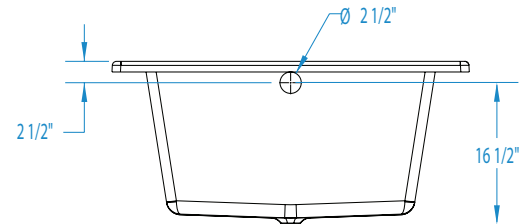

6042DMINWP – EVERYDAY BATHS

60 x 42 x 19 inches

SOAKER MODEL #6042DMIN

WHIRLPOOL MODEL #6042DMINWP

FEATURES

- Island bath
- Deep bathing well
- Ergonomic backrest
- Slip-resistant textured bottom
- Universal drain
- AcrylX™ applied acrylic surface
- Lifetime limited warranty

COLOR OPTIONS

Stock	Upgraded	Premium
White (C)	Almond (NA) Linen/Biscuit (C) Bone (C)	Black (NA) Mexican Sand (NA) Sand Bar (NA) Sterling Silver (NA)

6042DMINWP

60 x 42 x 19
inches

FEATURES lbs Dimensional Tolerance $\pm \frac{3}{16}$ ". Dimensions needed for site preparation should be measured from the unit. Aquatic assumes no responsibility for preparatory work.

Model #	Material	Jets	Motor	Controls	Drain	Net Wt.	Pkg. Wt.
Soaker #6042DMIN	AcrylX™	0	–	–	Universal	56	61
Whirlpool #6042DMINWP	AcrylX™	6	63 GPM	Pneumatic	Universal	96	101

DIMENSIONS

Specifications	inches
Width: Overall / Net	60
Depth: Overall / Net	42 / 42
Height: Overall / Net	19
Enclosure Opening	–
Skirt Height	
Drain Rough-In (from Back Wall)	20
Drain Rough-In (from Side Wall)	2
Drain: Diameter / Clearance	2 / N/A

FRAMING DIMENSIONS inches

Type	D Depth	W Width	H Height	A	B	C
Island (Drop-In)	40	58	17 ¾	Box Out	2	20

SUMP DATA

Top of Drain to Bottom of Overflow	Capacity to Overflow gal	Min. Operating Capacity gal	WIDTH @ centerline		DEPTH @ centerline	
			Top	Bottom	Top	Bottom
14 ½	83	41	51 ½	43	34	29