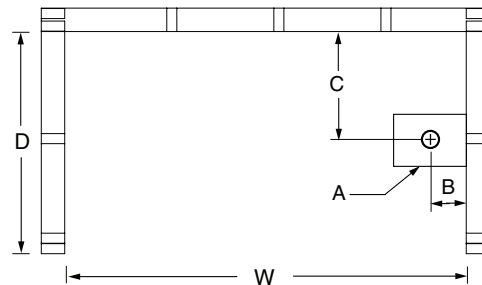

FRAMING DIMENSIONS inches

Type	D Depth	W Width	H Height	A	B	C
Alcove	43 1/4	60 1/8	-	Box Out	2 1/4	21

SUMP DATA

Top of Drain to Bottom of Overflow	Capacity to Overflow gal	Min. Operating Capacity gal	WIDTH @ centerline		DEPTH @ centerline	
			Top	Bottom	Top	Bottom
12 1/2	65	50	54	44	26	23