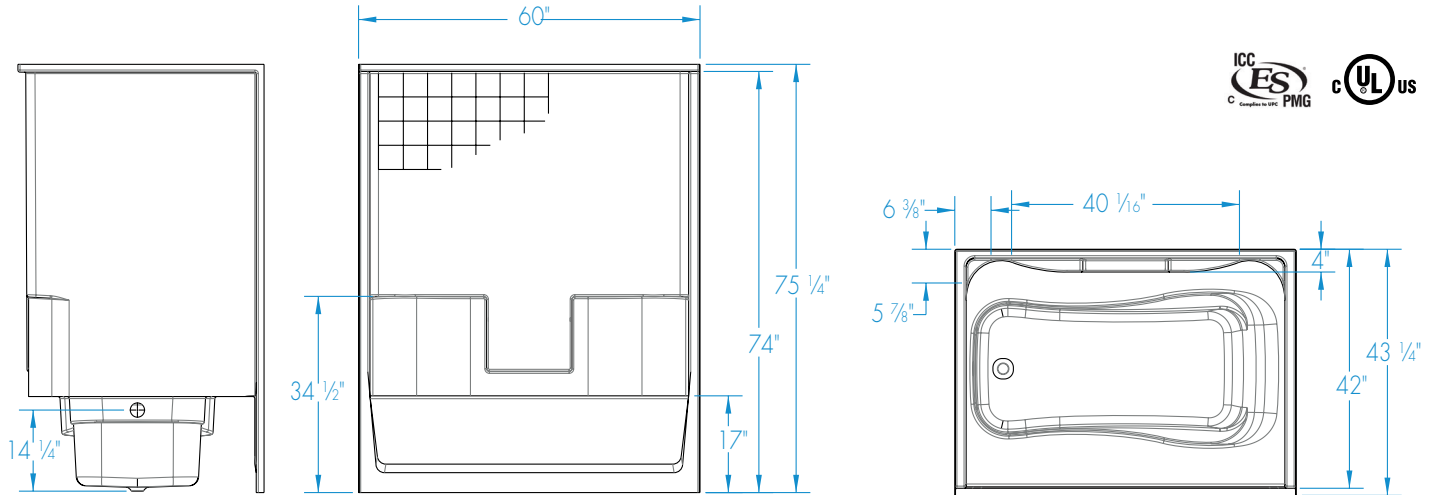

Whirlpool Features:

- 6 directional hydrotherapy jets
- Color matched or clear trim
- Pneumatic on/off control
- Advanced safety suction system

OPTIONS

- Removable access panel (whirlpool models)
- Designer drain, waste & overflow
- Shower Door Series L0516

6042STWP

60 x 42 x 74 inches

FEATURES lbs Dimensional Tolerance $\pm 3/8"$. Dimensions needed for site preparation should be measured from the unit. Aquatic assumes no responsibility for preparatory work.

DIMENSIONS

Specifications	inches
Width: Overall / Net	60
Depth: Overall / Net	43 1/4 / 42
Height: Overall / Net	75 1/4 / 74
Enclosure Opening	56
Skirt Height	17
Drain Rough-In (from Back Wall)	21
Drain Rough-In (from Side Wall)	2 1/4
Drain: Diameter / Clearance	2 / 3/8