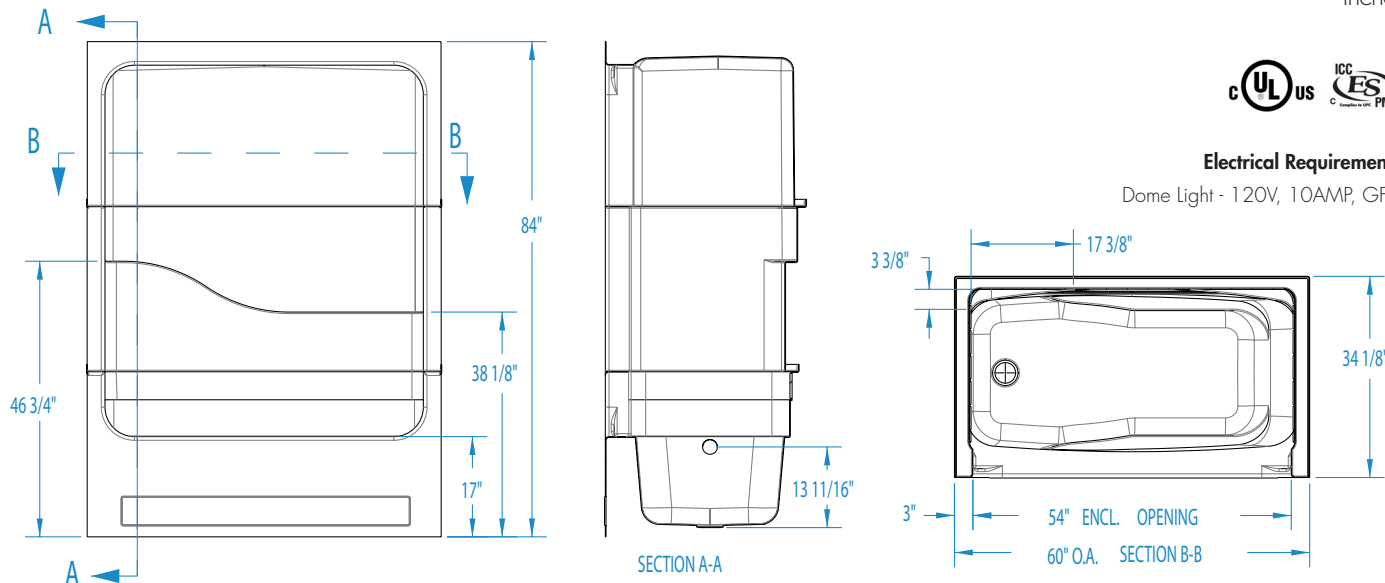

60ACTRIB – ACRYLIC SHOWERS

inches

60 x 34 x 84

TUB-SHOWER MODEL #60ACTRIB

FEATURES

- Decorative back wall
- 3-piece
- Slip resistant, textured bottom
- Lucite® cast acrylic surface
- Face pack
- East zone only
- Limited 5-year warranty

COLOR & TRIM OPTIONS

Stock	Premium
Biscuit	Black
White	Sterling Silver

60ACTRIB

60 x 34 x 84
inches

Electrical Requirements:

Dome Light - 120V, 10AMP, GFCI

FEATURES lbs Dimensional Tolerance $\pm 3/8"$. Dimensions needed for site preparation should be measured from the unit. Aquatic assumes no responsibility for preparatory work.

Type and Model #	Material	Wall Finish	Pieces	Drain	Seats	Lights	Pkg. Wt.
Tub-Shower #60ACTRIB	Acrylic	Smooth	3	LH or RH	-	Optional	194

DIMENSIONS

Specifications	inches
Width: Overall / Net	60
Depth: Overall / Net	34 / 34
Height: Overall / Net	84
Enclosure Opening	54 W x 63 1/2 H
Skirt Height	17
Drain Rough-In (from Back Wall)	16 7/8
Drain Rough-In (from Side Wall)	1 3/4
Drain: Diameter / Clearance	2 / 1

FRAMING DIMENSIONS inches

Type	D Depth	W Width	H Height	A Box-Out	B	C
Alcove	35	60 1/8	-	6 x 12	1 3/4	16 7/8

SUMP DATA

Top of Drain to Bottom of Overflow	Capacity to Overflow gal	Min. Operating Capacity gal	WIDTH @ centerline		DEPTH @ centerline	
			Top	Bottom	Top	Bottom
12	54.6	-	56	47 3/4	24 7/8	21 1/8