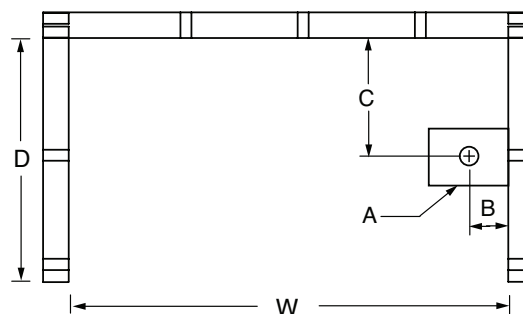

COLOR & TRIM OPTIONS

Stock	Premium
Biscuit	Black
White	Sterling Silver

60ACTRIB

60 x 34 x 84
inches

Electrical Requirements:

Dome Light - 120V, 10AMP, GFCI

FEATURES lbs Dimensional Tolerance $\pm 3/8"$. Dimensions needed for site preparation should be measured from the unit. Aquatic assumes no responsibility for preparatory work.

Type and Model #	Material	Wall Finish	Pieces	Drain	Seats	Lights	Pkg. Wt.
Tub-Shower #60ACTRIB	Acrylic	Smooth	3	LH or RH	-	Optional	194

DIMENSIONS

Specifications	inches
Width: Overall / Net	60
Depth: Overall / Net	34 / 34
Height: Overall / Net	84
Enclosure Opening	54 W x 63 1/2 H
Skirt Height	17
Drain Rough-In (from Back Wall)	16 7/8
Drain Rough-In (from Side Wall)	1 3/4
Drain: Diameter / Clearance	2 / 1

FRAMING DIMENSIONS inches

Type	D Depth	W Width	H Height	A Box-Out	B	C
Alcove	35	60 1/8	-	6 x 12	1 3/4	16 7/8

SUMP DATA

Top of Drain to Bottom of Overflow	Capacity to Overflow gal	Min. Operating Capacity gal	WIDTH @ centerline		DEPTH @ centerline	
			Top	Bottom	Top	Bottom
12	54.6	-	56	47 3/4	24 7/8	21 1/8