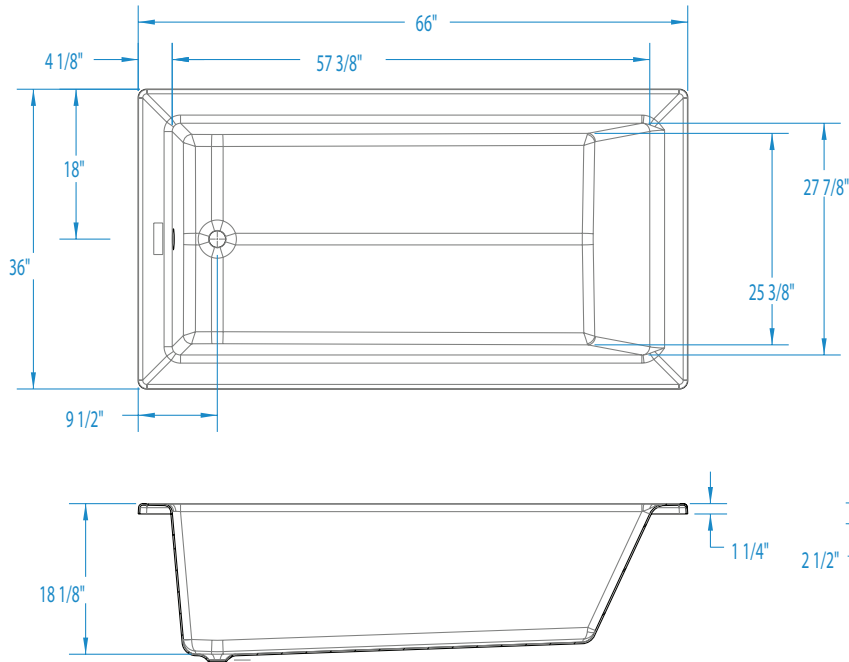

6636DMINWP – EVERYDAY BATHS

66 x 36 x 19 inches

SOAKER MODEL #6636DMIN

WHIRLPOOL MODEL #6636DMINWP

FEATURES

- Island bath
- Deep bathing well
- Ergonomic backrest
- Slip-resistant textured bottom
- Universal drain
- AcrylX™ applied acrylic surface
- Lifetime limited warranty

COLOR OPTIONS

Stock	Upgraded	Premium
White (C)	Almond (NA) Linen/Biscuit (C) Bone (C)	Black (NA) Mexican Sand (NA) Sand Bar (NA) Sterling Silver (NA)

6636DMINWP

66 x 36 x 19
inches

FEATURES lbs Dimensional Tolerance $\pm \frac{3}{16}"$. Dimensions needed for site preparation should be measured from the unit. Aquatic assumes no responsibility for preparatory work.

Model #	Material	Jets	Motor	Controls	Drain	Net Wt.	Pkg. Wt.
Soaker #6636DMIN	AcrylX™	0	-	-	Universal	54	59
Whirlpool #6636DMINWP	AcrylX™	6	63 GPM	Pneumatic	Universal	94	99

DIMENSIONS

Specifications	inches
Width: Overall / Net	66
Depth: Overall / Net	36 / 36
Height: Overall / Net	19
Enclosure Opening	-
Skirt Height	
Drain Rough-In (from Back Wall)	17
Drain Rough-In (from Side Wall)	2
Drain: Diameter / Clearance	2 / N/A

FRAMING DIMENSIONS inches

Type	D Depth	W Width	H Height	A	B	C
Island (Drop-In)	34	64	17 3/4	Box Out	2	17

SUMP DATA

Top of Drain to Bottom of Overflow	Capacity to Overflow gal	Min. Operating Capacity gal	WIDTH @ centerline		DEPTH @ centerline	
			Top	Bottom	Top	Bottom
14 1/2	79	47	57 3/8	49 1/8	27 7/8	25 3/8