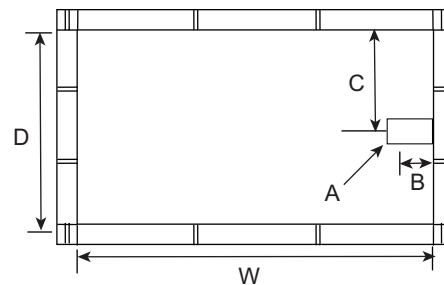

6636DMINWP – EVERYDAY BATHS

66 x 36 x 19 inches

SOAKER MODEL #6636DMIN

WHIRLPOOL MODEL #6636DMINWP

FEATURES

- Island bath
- Deep bathing well
- Ergonomic backrest
- Slip-resistant textured bottom
- Universal drain
- AcrylX™ applied acrylic surface
- Lifetime limited warranty

COLOR OPTIONS

Stock	Upgraded	Premium
White (C)	Almond (NA) Linen/Biscuit (C) Bone (C)	Black (NA) Mexican Sand (NA) Sand Bar (NA) Sterling Silver (NA)

6636DMINWP

66 x 36 x 19
inches

FEATURES lbs Dimensional Tolerance $\pm \frac{3}{16}"$. Dimensions needed for site preparation should be measured from the unit. Aquatic assumes no responsibility for preparatory work.

Model #	Material	Jets	Motor	Controls	Drain	Net Wt.	Pkg. Wt.
Soaker #6636DMIN	AcrylX™	0	-	-	Universal	54	59
Whirlpool #6636DMINWP	AcrylX™	6	63 GPM	Pneumatic	Universal	94	99

DIMENSIONS

Specifications	inches
Width: Overall / Net	66
Depth: Overall / Net	36 / 36
Height: Overall / Net	19
Enclosure Opening	-
Skirt Height	
Drain Rough-In (from Back Wall)	17
Drain Rough-In (from Side Wall)	2
Drain: Diameter / Clearance	2 / N/A

FRAMING DIMENSIONS inches

Type	D Depth	W Width	H Height	A	B	C
Island (Drop-In)	34	64	17 3/4	Box Out	2	17

SUMP DATA

Top of Drain to Bottom of Overflow	Capacity to Overflow gal	Min. Operating Capacity gal	WIDTH @ centerline		DEPTH @ centerline	
			Top	Bottom	Top	Bottom
14 1/2	79	47	57 3/8	49 1/8	27 7/8	25 3/8