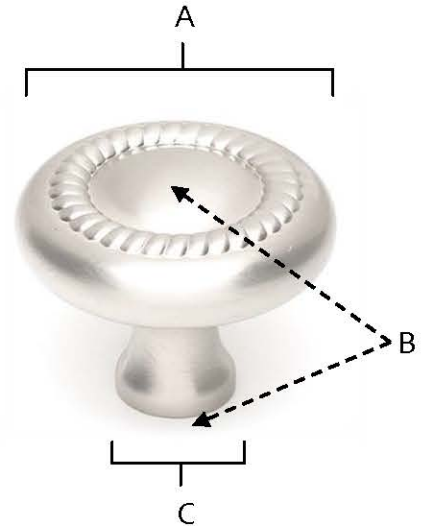

SPECIFICATIONS

**ROPE
KNOBS**

FEATURES

Traditional styling
Multiple finishes
Concealed installation

WARRANTY

Limited lifetime

FINISHES

Polished Brass (PB)
Polished Chrome (PC)
Antique English (AE)
Antique English Matte (AEM)
Polished Antique (PA)
Satin Nickel (SN)

MATERIAL

Brass

Item#	A	B	C
A812-1	1"	7/8"	3/8"
A812-14	1 1/4"	1"	15/32"
A812-38	1 1/2"	1 1/8"	9/16"

KEY:

A - Length and Width
B - Projection
C - Mount Length and Width

NOTE: Dimensions and specifications are subject to change without notice.