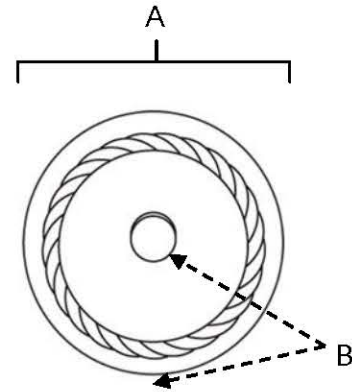

SPECIFICATIONS

**ROPE
ROSETTES**

FEATURES

Traditional styling
Multiple finishes
Concealed installation

WARRANTY

Limited lifetime

FINISHES

Polished Brass (PB)
Polished Chrome (PC)
Antique English (AE)
Antique English Matte (AEM)
Polished Antique (PA)
Satin Nickel (SN)

MATERIAL

Brass

Item#	A	B
A813-1p (for A812-1)	1"	1/8"
A813-14p (for A812-14)	1 1/4"	3/16"
A813-38p (for A812-38)	1 1/2"	3/16"

KEY:

A - Length and Width
B - Projection

NOTE: Dimensions and specifications are subject to change without notice.