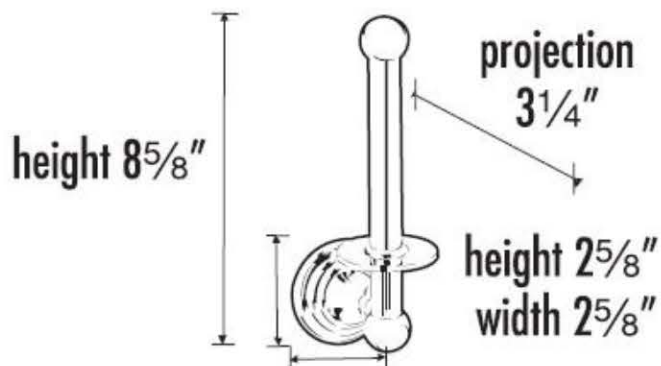

SPECIFICATIONS

EMBASSY
RESERVE TISSUE HOLDER

FEATURES

- Traditional styling
- Multiple finishes
- Concealed installation

WARRANTY

Limited lifetime

FINISHES

- Polished Brass (PB)
- Polished Brass/Non-lacquered (PB/NL)
- Polished Chrome (PC)
- Antique English (AE)
- Antique English Matte (AEM)
- Barcelona (BARC)
- Bronze (BRZ)
- Chocolate Bronze (CHBRZ)
- Polished Nickel (PN)
- Satin Nickel (SN)
- Polished Chrome/Gold (PC/GLD)
- Satin Nickel/Gold (SN/GLD)

MATERIAL

Brass

Item#

A9067

NOTE: Dimensions and specifications are subject to change without notice.