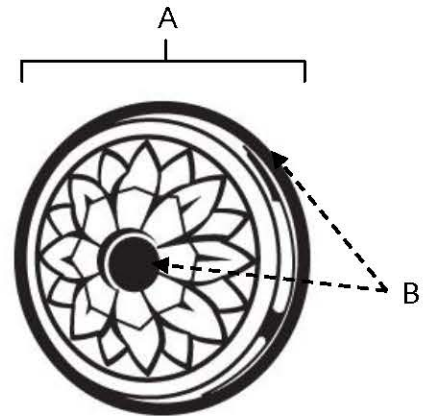

SPECIFICATIONS

**FIORE
ROSETTES**

FEATURES

- Traditional styling
- Multiple finishes
- Concealed installation

WARRANTY

Limited lifetime

FINISHES

- Antique English Matte (AEM)
- Barcelona (BARC)
- Bronze (BRZ)
- Chocolate Bronze (CHBRZ)
- Polished Antique (PA)
- Satin Nickel (SN)

MATERIAL

Brass

Item#	A	B
A1473 (for A1472)	1 5/8"	1/4"
A1474 (for A1471)	1 3/8"	1/4"

KEY:

- A - Length and Width
- B - Projection

NOTE: Dimensions and specifications are subject to change without notice.