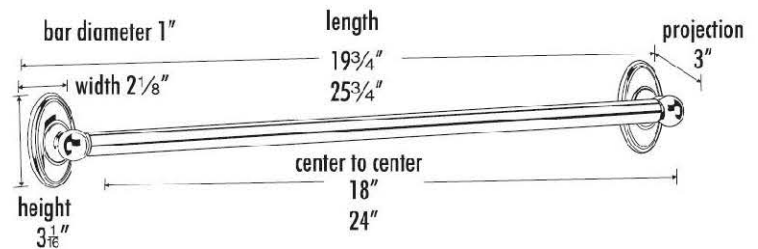

SPECIFICATIONS

**CLASSIC TRADITIONAL
GRAB BAR**

FEATURES

- Traditional styling
- Multiple finishes
- Concealed installation

WARRANTY

Limited lifetime

FINISHES

- Polished Brass (PB)
- Polished Brass/Non-lacquered (PB/NL)
- Polished Chrome (PC)
- Antique English (AE)
- Antique English Matte (AEM)
- Barcelona (BARC)
- Bronze (BRZ)
- Chocolate Bronze (CHBRZ)
- Polished Antique (PA)
- Polished Nickel (PN)
- Satin Nickel (SN)

MATERIAL

Brass

Item#

A8022-18

A8022-24

NOTE: Dimensions and specifications are subject to change without notice.