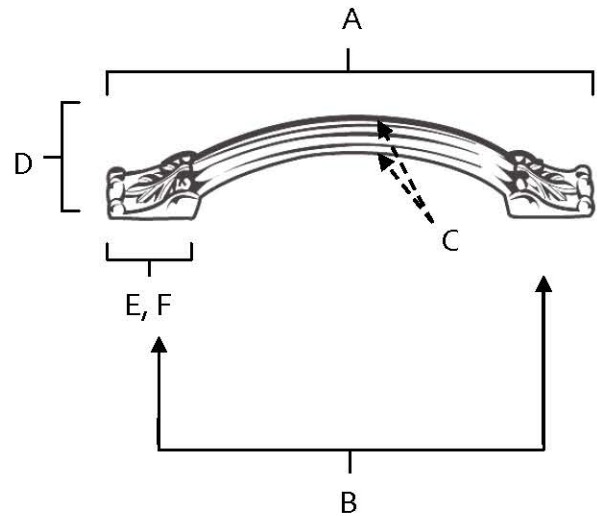

**SPECIFICATIONS**

**FIORE  
PULLS**

**FEATURES**

- Traditional styling
- Multiple finishes
- Concealed installation

**WARRANTY**

Limited lifetime

**FINISHES**

- Antique English Matte (AEM)
- Barcelona (BARC)
- Bronze (BRZ)
- Chocolate Bronze (CHBRZ)
- Polished Antique (PA)
- Satin Nickel (SN)

**MATERIAL**

Brass

Item#	A	B	C	D	E (L)	F (W)
A1476-3	4 1/4"	3"	3/8"	1 1/8"	7/8"	1/2"
A1476-35	4 3/4"	3 1/2"	3/8"	1 1/4"	7/8"	1/2"
A1476-4	5 1/4"	4"	3/8"	1 1/4"	7/8"	1/2"
A1476-6	7 5/8"	6"	1/2"	1 1/4"	1 3/16"	5/8"

**KEY:**

- A - Overall Length
- B - Center to Center
- C - Handle Width
- D - Projection
- E - Mount Length
- F - Mount Width

NOTE: Dimensions and specifications are subject to change without notice.