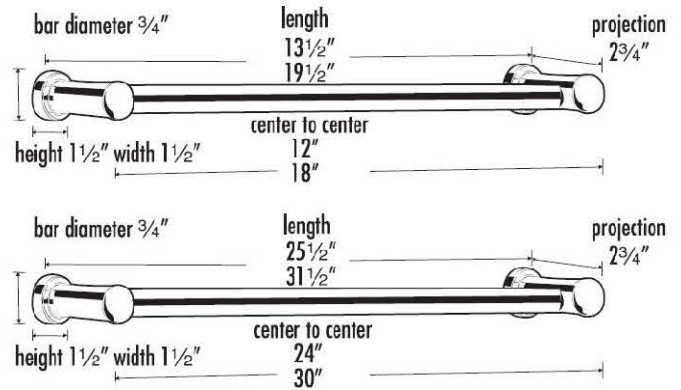

SPECIFICATIONS

**INFINITY
TOWEL BAR**

FEATURES

- Modern styling
- Multiple finishes
- Concealed installation

WARRANTY

Limited lifetime

FINISHES

- Polished Brass/Non-lacquered (PB/NL)
- Polished Chrome (PC)
- Polished Nickel (PN)
- Satin Nickel (SN)

MATERIAL

Brass

PRODUCT SHEET

Item#

- A8720-12**
- A8720-18**
- A8720-24**
- A8720-30**

NOTE: Dimensions and specifications are subject to change without notice.