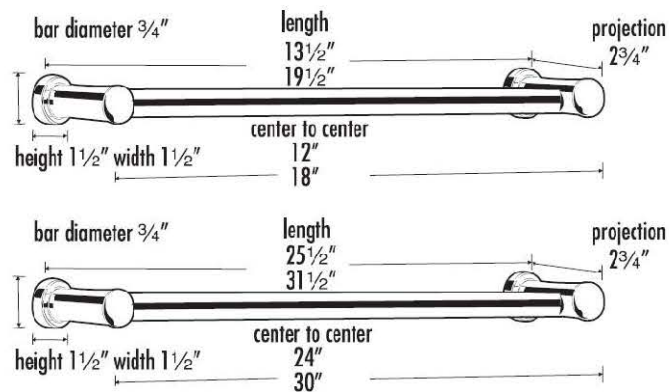

"Creations"®
by ALNO, INC.

SPECIFICATIONS

INFINITY TOWEL BAR

FEATURES

- Modern styling
- Multiple finishes
- Concealed installation

WARRANTY

Limited lifetime

FINISHES

- Polished Brass/Non-lacquered (PB/NL)
- Polished Chrome (PC)
- Polished Nickel (PN)
- Satin Nickel (SN)

MATERIAL

Brass

PRODUCT SHEET

Item#

A8720-12

A8720-18

A8720-24

A8720-30

NOTE: Dimensions and specifications are subject to change without notice.