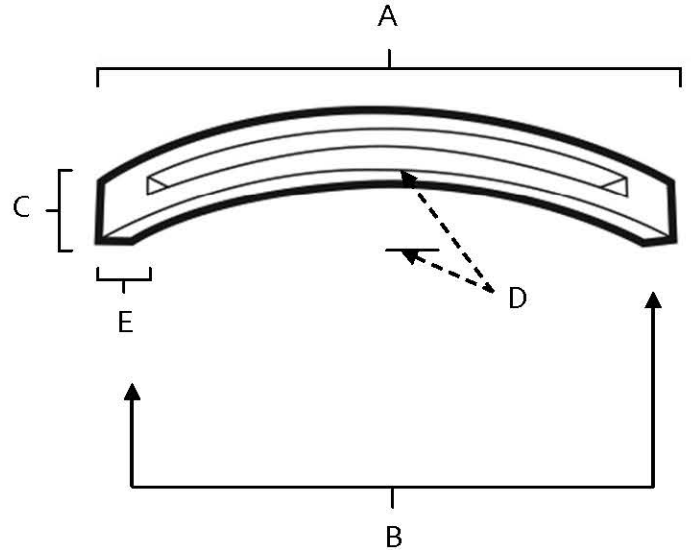

**SPECIFICATIONS**

**SLIT-TOP  
PULLS**

**FEATURES**

- Modern styling
- Multiple finishes
- Concealed installation

**WARRANTY**

Limited lifetime

**FINISHES**

- Polished Brass (PB)
- Polished Chrome (PC)
- Bronze (BRZ)
- Chocolate Bronze (CHBRZ)
- Polished Nickel (PN)
- Satin Nickel (SN)

**MATERIAL**

Brass

Item#	A	B	C	D	E
A422-4	5 1/4"	4"	3/4"	1"	3/4"
A422-6	7 3/8"	6"	7/8"	1"	7/8"
A422-8	9 1/2"	8"	7/8"	1 1/4"	1"

**KEY:**

- A - Overall Length
- B - Center to Center
- C - Handle Width
- D - Projection
- E - Mount Length