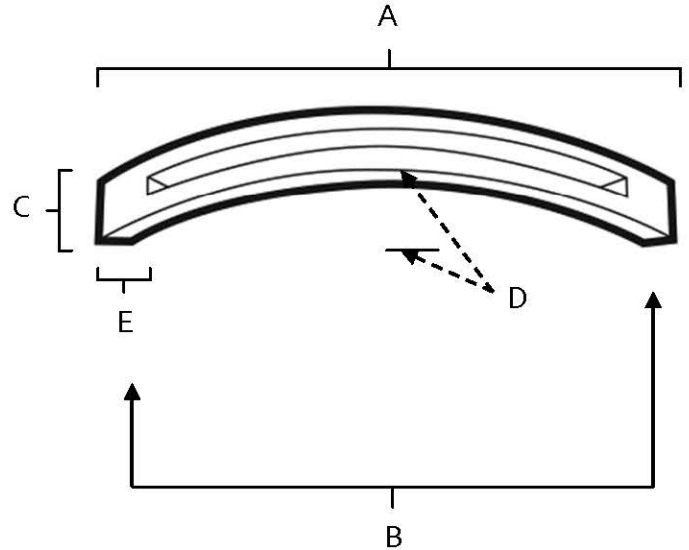

SPECIFICATIONS

**SLIT-TOP
PULLS**

FEATURES

- Modern styling
- Multiple finishes
- Concealed installation

WARRANTY

Limited lifetime

FINISHES

- Polished Brass (PB)
- Polished Chrome (PC)
- Bronze (BRZ)
- Chocolate Bronze (CHBRZ)
- Polished Nickel (PN)
- Satin Nickel (SN)

MATERIAL

Brass

Item#	A	B	C	D	E
A422-4	5 1/4"	4"	3/4"	1"	3/4"
A422-6	7 3/8"	6"	7/8"	1"	7/8"
A422-8	9 1/2"	8"	7/8"	1 1/4"	1"

KEY:

- A - Overall Length
- B - Center to Center
- C - Handle Width
- D - Projection
- E - Mount Length