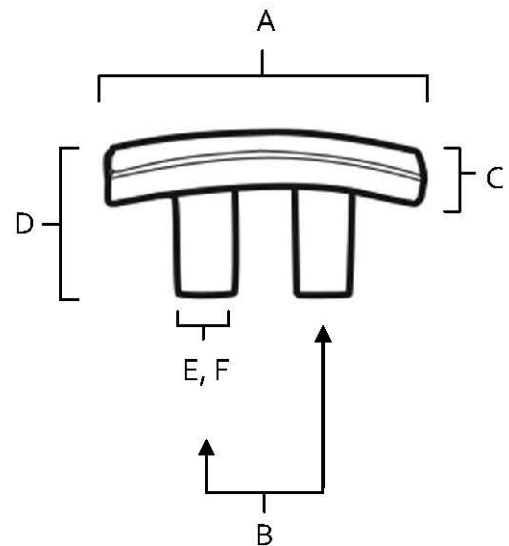

SPECIFICATIONS

ARCH

PULL

A418

FEATURES

Modern styling
Multiple finishes
Concealed installation

WARRANTY

Limited lifetime

FINISHES

Polished Chrome (PC)
Polished Nickel (PN)
Satin Nickel (SN)
Bronze (BRZ)
Chocolate Bronze (CHBRZ)

MATERIAL

Brass

Item#	A	B	C	D	E (L)	F (W)
A418	2"	3/4"	1/4"	1"	11/32"	1/4"

KEY:

A - Overall Length
B - Center to Center
C - Handle Width
D - Projection
E - Mount Length
F - Mount Width

NOTE: Dimensions and specifications are subject to change without notice.