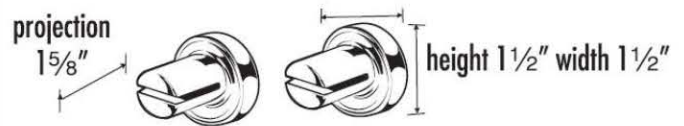

SPECIFICATIONS

INFINITY
SHELF BRACKETS

FEATURES

Modern styling
Multiple finishes
Concealed installation

WARRANTY

Limited lifetime

FINISHES

Polished Brass/Non-lacquered (PB/NL)
Polished Chrome (PC)
Polished Nickel (PN)
Satin Nickel (SN)