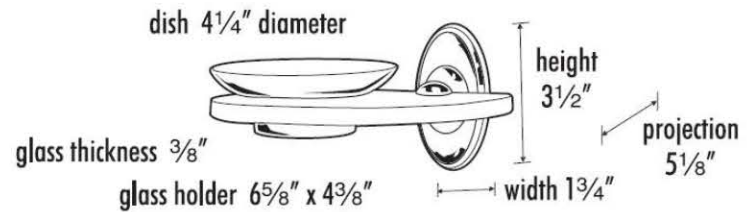

SPECIFICATIONS

**CLASSIC TRADITIONAL
SOAP HOLDER WITH DISH**

FEATURES

Traditional styling
Multiple finishes
Concealed installation

WARRANTY

Limited lifetime

FINISHES

Polished Brass (PB)
Polished Brass/Non-lacquered (PB/NL)
Polished Chrome (PC)
Antique English (AE)
Antique English Matte (AEM)
Barcelona (BARC)
Bronze (BRZ)
Chocolate Bronze (CHBRZ)
Polished Antique (PA)
Polished Nickel (PN)
Satin Nickel (SN)

MATERIAL

Brass

Item#

A8030

NOTE: Dimensions and specifications are subject to change without notice.