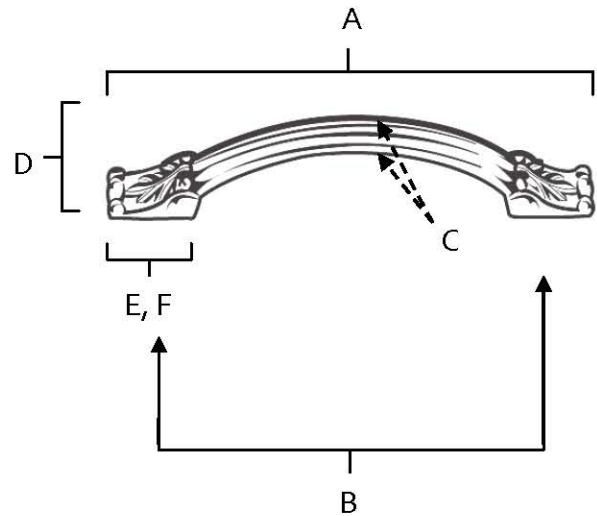

SPECIFICATIONS

**FIORE
PULLS**

FEATURES

- Traditional styling
- Multiple finishes
- Concealed installation

WARRANTY

Limited lifetime

FINISHES

- Antique English Matte (AEM)
- Barcelona (BARC)
- Bronze (BRZ)
- Chocolate Bronze (CHBRZ)
- Polished Antique (PA)
- Satin Nickel (SN)

MATERIAL

Brass

Item#	A	B	C	D	E (L)	F (W)
A1476-3	4 1/4"	3"	3/8"	1 1/8"	7/8"	1/2"
A1476-35	4 3/4"	3 1/2"	3/8"	1 1/4"	7/8"	1/2"
A1476-4	5 1/4"	4"	3/8"	1 1/4"	7/8"	1/2"
A1476-6	7 5/8"	6"	1/2"	1 1/4"	1 3/16"	5/8"

KEY:

- A - Overall Length
- B - Center to Center
- C - Handle Width
- D - Projection
- E - Mount Length
- F - Mount Width

NOTE: Dimensions and specifications are subject to change without notice.