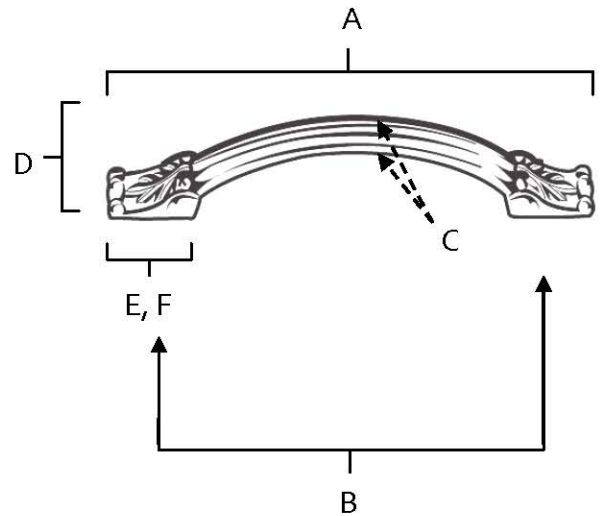

**SPECIFICATIONS**

**FIORE  
PULLS**

**FEATURES**

- Traditional styling
- Multiple finishes
- Concealed installation

**WARRANTY**

Limited lifetime

**FINISHES**

- Antique English Matte (AEM)
- Barcelona (BARC)
- Bronze (BRZ)
- Chocolate Bronze (CHBRZ)
- Polished Antique (PA)
- Satin Nickel (SN)

**MATERIAL**

Brass

| Item#    | A      | B      | C    | D      | E (L)   | F (W) |
|----------|--------|--------|------|--------|---------|-------|
| A1476-3  | 4 1/4" | 3"     | 3/8" | 1 1/8" | 7/8"    | 1/2"  |
| A1476-35 | 4 3/4" | 3 1/2" | 3/8" | 1 1/4" | 7/8"    | 1/2"  |
| A1476-4  | 5 1/4" | 4"     | 3/8" | 1 1/4" | 7/8"    | 1/2"  |
| A1476-6  | 7 5/8" | 6"     | 1/2" | 1 1/4" | 1 3/16" | 5/8"  |

**KEY:**

- A - Overall Length
- B - Center to Center
- C - Handle Width
- D - Projection
- E - Mount Length
- F - Mount Width

NOTE: Dimensions and specifications are subject to change without notice.