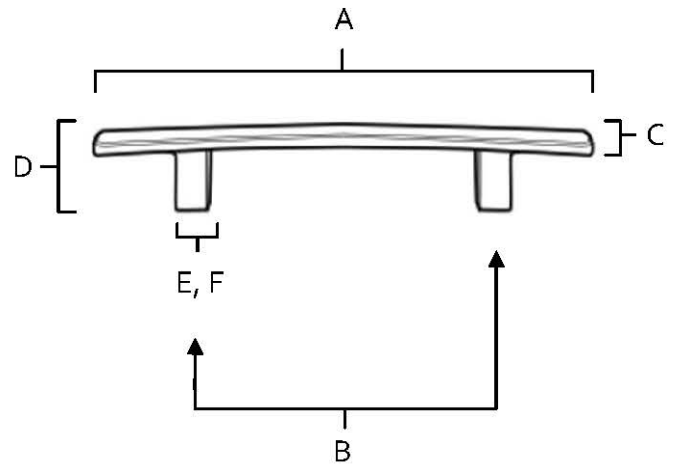

SPECIFICATIONS

**ARCH
PULLS**

FEATURES

- Modern styling
- Multiple finishes
- Concealed installation

WARRANTY

Limited lifetime

FINISHES

- Polished Chrome (PC)
- Polished Nickel (PN)
- Satin Nickel (SN)
- Bronze (BRZ)
- Chocolate Bronze (CHBRZ)

MATERIAL

Brass

Item#	A	B	C	D	E (L)	F (W)
A419-4	6 1/2"	4"	7/16"	1 1/8"	11/32"	1/4"
A419-6	8 3/4"	6"	7/16"	1 1/4"	11/32"	1/4"
A419-8	10 3/4"	8"	7/16"	1 1/4"	11/32"	1/4"

KEY:

- A - Overall Length
- B - Center to Center
- C - Handle Width
- D - Projection
- E - Mount Length
- F - Mount Width

NOTE: Dimensions and specifications are subject to change without notice.