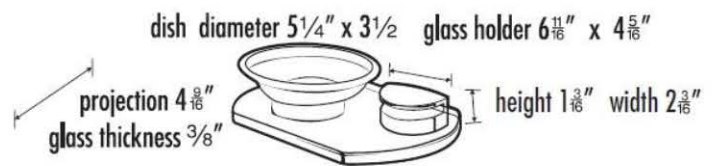

"Creations"[®]
by ALNO, INC.

PRODUCT SHEET

SPECIFICATIONS

EURO

SOAP HOLDER WITH DISH

FEATURES

- Modern styling
- Multiple finishes
- Concealed installation

WARRANTY