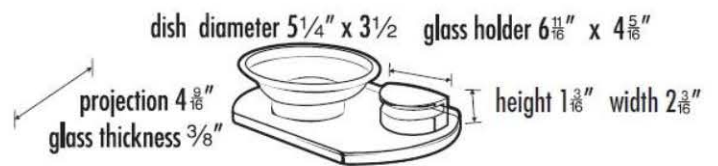

"Creations"[®]
by ALNO, INC.

PRODUCT SHEET

SPECIFICATIONS

EURO SOAP HOLDER WITH DISH

FEATURES

Modern styling
Multiple finishes
Concealed installation

WARRANTY

Limited lifetime