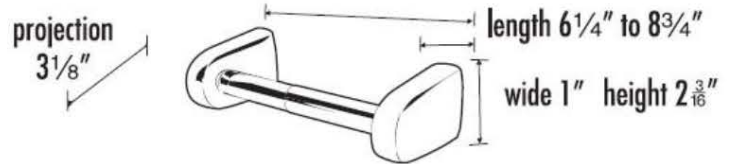

SPECIFICATIONS

EURO
TISSUE HOLDER

FEATURES

- Modern styling
- Multiple finishes
- Concealed installation

WARRANTY

- Limited lifetime

FINISHES

- Polished Brass (PB)
- Polished Brass/Non-lacquered (PB/NL)
- Polished Chrome (PC)
- Bronze (BRZ)
- Polished Nickel (PN)
- Satin Nickel (SN)