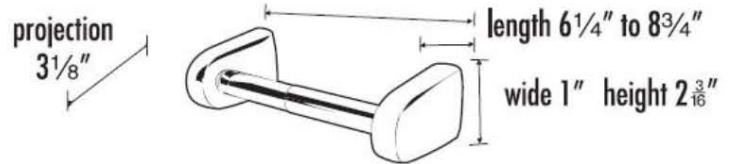

SPECIFICATIONS

EURO
TISSUE HOLDER

FEATURES

Modern styling
Multiple finishes
Concealed installation

WARRANTY

Limited lifetime

FINISHES

Polished Brass (PB)
Polished Brass/Non-lacquered (PB/NL)
Polished Chrome (PC)
Bronze (BRZ)
Polished Nickel (PN)
Satin Nickel (SN)

MATERIAL

Brass

Item#

A8960

NOTE: Dimensions and specifications are subject to change without notice.