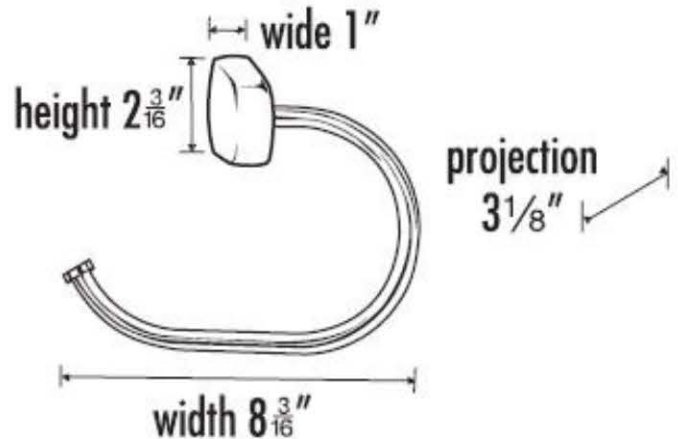

SPECIFICATIONS

EURO

SINGLE POST TISSUE HOLDER

FEATURES

Modern styling
Multiple finishes
Concealed installation

WARRANTY

Limited lifetime

FINISHES