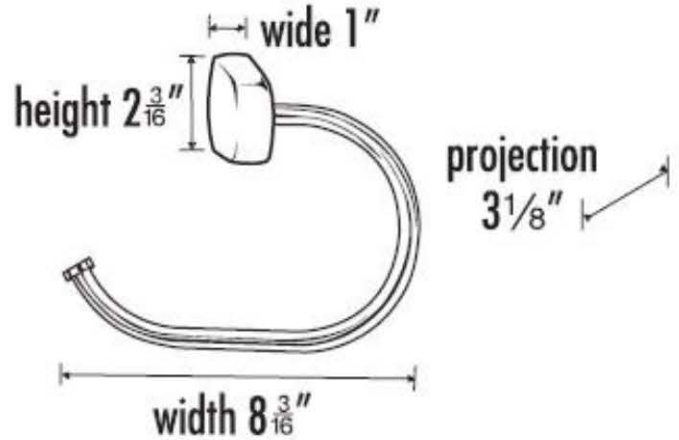

SPECIFICATIONS

EURO

SINGLE POST TISSUE HOLDER

FEATURES

Modern styling
Multiple finishes
Concealed installation

WARRANTY

Limited lifetime

FINISHES