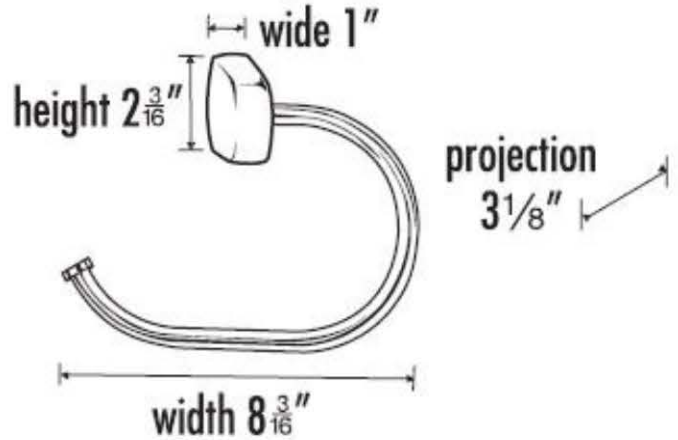

SPECIFICATIONS

EURO

SINGLE POST TISSUE HOLDER

FEATURES

Modern styling
Multiple finishes
Concealed installation

WARRANTY

Limited lifetime

FINISHES