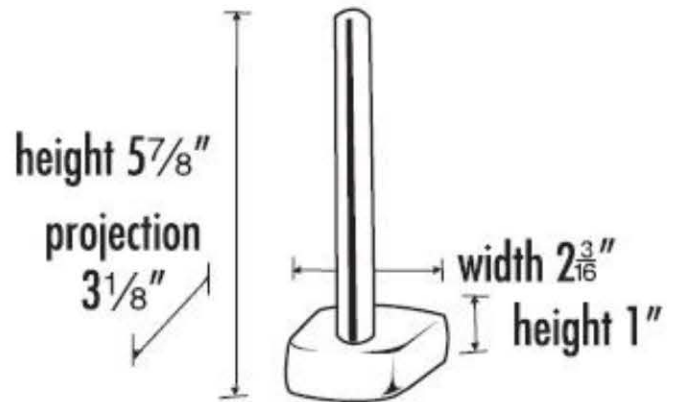

SPECIFICATIONS

EURO

RESERVE TISSUE HOLDER

FEATURES

- Modern styling
- Multiple finishes
- Concealed installation

WARRANTY

- Limited lifetime

FINISHES