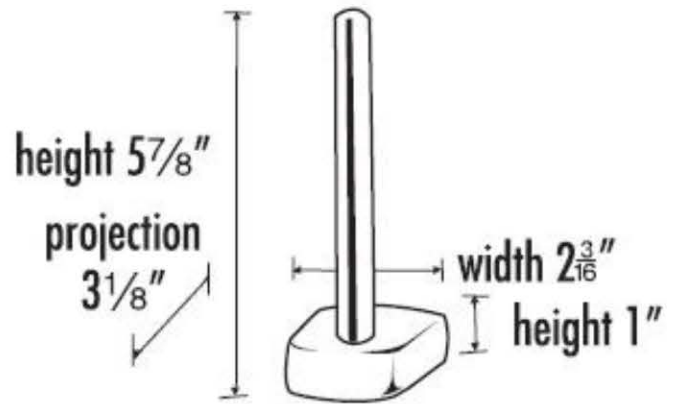

SPECIFICATIONS

EURO

RESERVE TISSUE HOLDER

FEATURES

- Modern styling
- Multiple finishes
- Concealed installation

WARRANTY

- Limited lifetime

FINISHES