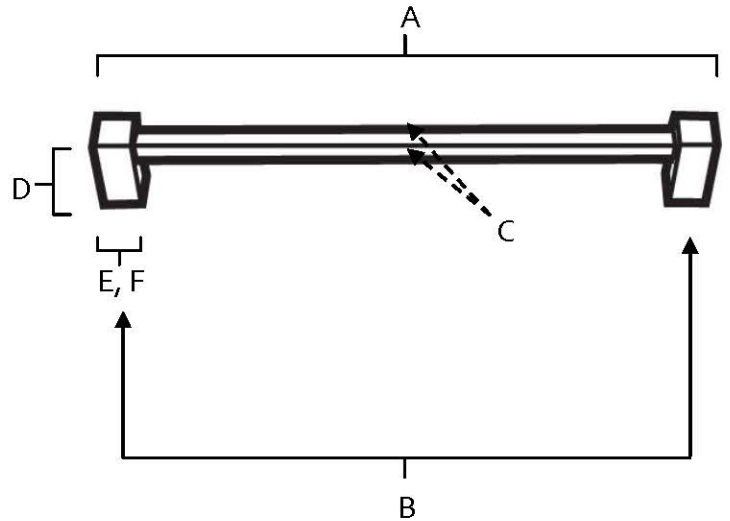

SPECIFICATIONS

CONTEMPORARY II
APPLIANCE PULLS

FEATURES

- Modern styling
- Multiple finishes
- Concealed installation

WARRANTY

Limited lifetime

FINISHES

- Polished Chrome (PC)
- Barcelona (BARC)
- Bronze (BRZ)
- Chocolate Bronze (CHBRZ)
- Polished Nickel (PN)
- Satin Nickel (SN)

MATERIAL

Brass

Item#	A	B	C	D	E (L)	F (W)
D718-8	8 5/8"	8"	3/8"	1 3/8"	5/8"	5/8"
D718-12	12 5/8"	12"	3/8"	1 5/8"	5/8"	5/8"
D718-18	18 5/8"	18"	3/8"	1 5/8"	5/8"	5/8"

KEY:

- A - Overall Length
- B - Center to Center
- C - Handle Width
- D - Projection
- E - Mount Length
- F - Mount Width

NOTE: Dimensions and specifications are subject to change without notice.