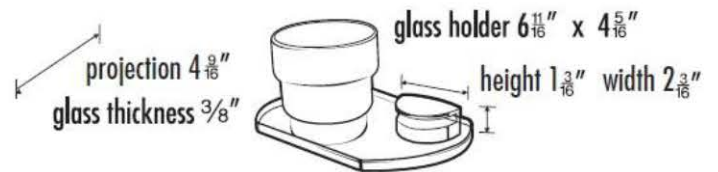

SPECIFICATIONS

EURO

TUMBLER HOLDER WITH TUMBLER

FEATURES

Modern styling
Multiple finishes
Concealed installation

WARRANTY

Limited lifetime

FINISHES