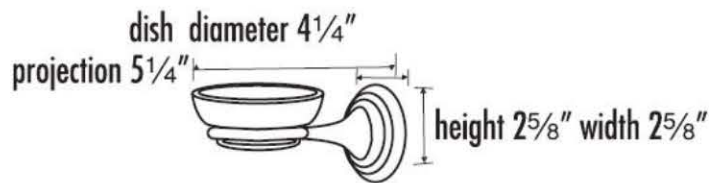

**SPECIFICATIONS**

**EMBASSY**  
SOAP HOLDER WITH DISH

**FEATURES**

Traditional styling  
Multiple finishes  
Concealed installation

**WARRANTY**

Limited lifetime

**FINISHES**

Polished Brass (PB)  
Polished Brass/Non-lacquered (PB/NL)  
Polished Chrome (PC)  
Antique English (AE)  
Antique English Matte (AEM)  
Barcelona (BARC)  
Bronze (BRZ)  
Chocolate Bronze (CHBRZ)  
Polished Nickel (PN)  
Satin Nickel (SN)  
Polished Chrome/Gold (PC/GLD)  
Satin Nickel/Gold (SN/GLD)